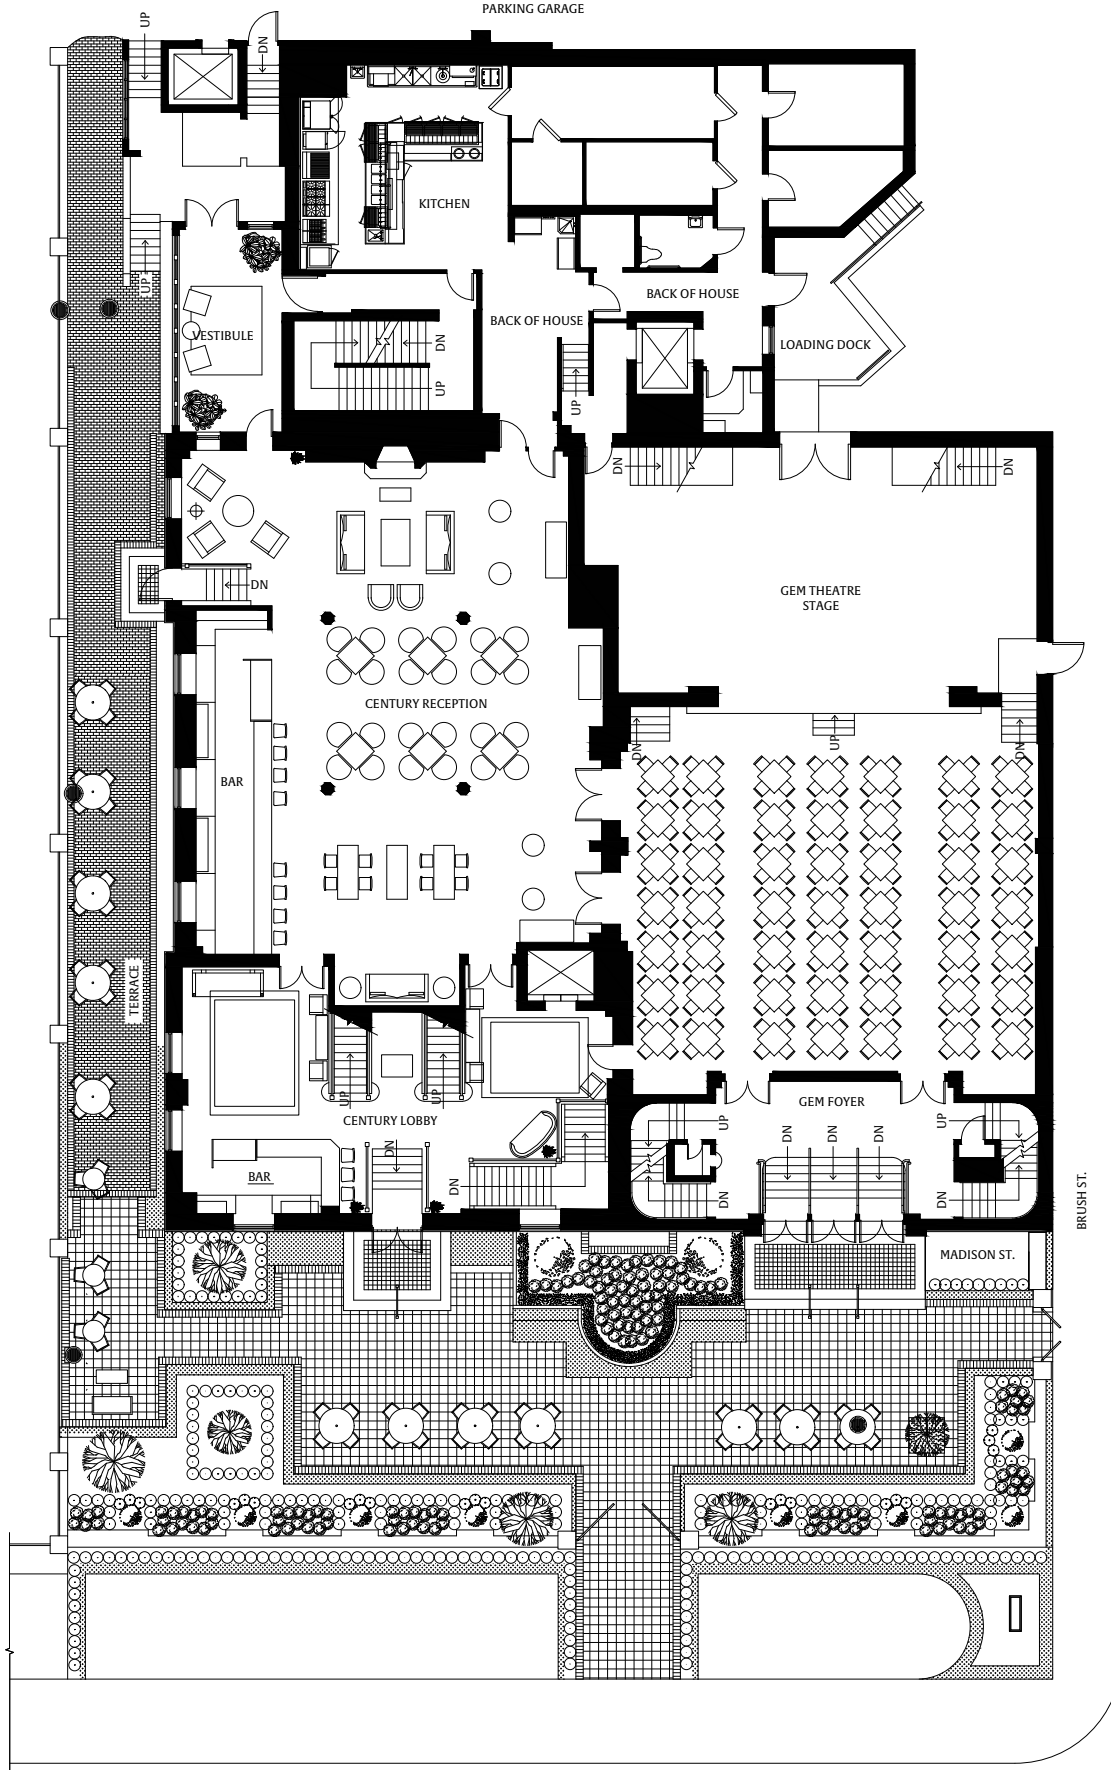

GEM THEATRE — GEM THEATRE | Cabaret Set

FORBES EVENTS