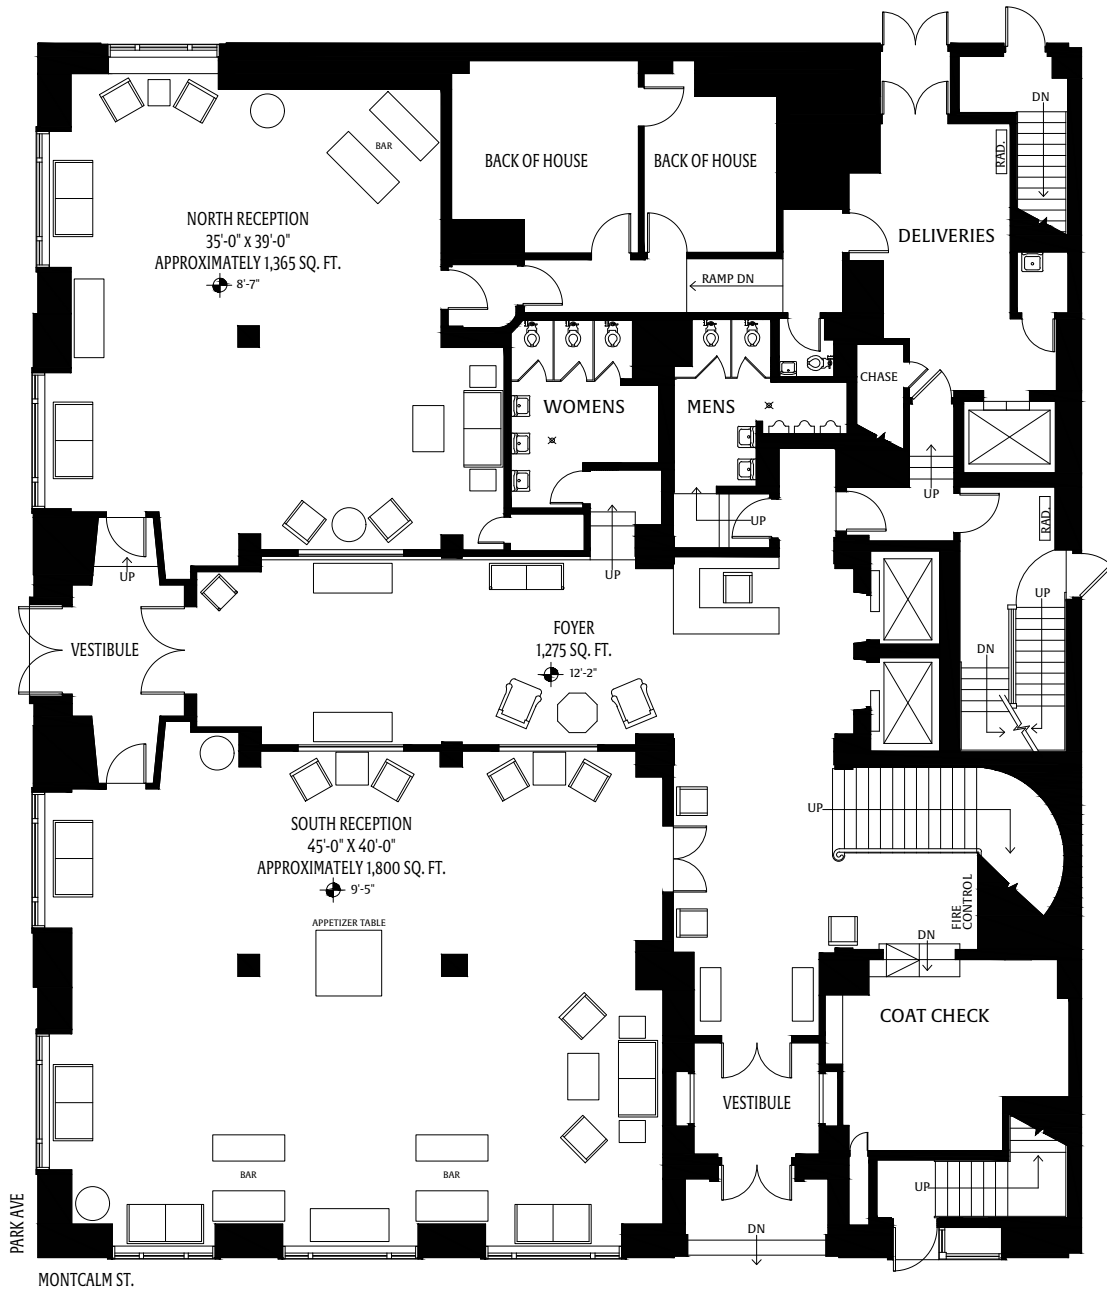

FORBES

HOSPITALITY

FULL FLOOR PLAN PACKET

GEM THEATRE WEDDING FLOOR PLANS

GEM THEATRE — GEM THEATRE DINING

FORBES WEDDINGS

GEM THEATRE — CENTURY DINING ROOM

FORBES WEDDINGS

FORBES EVENTS

GEM THEATRE — CENTURY THEATRE DINING

FORBES EVENTS

GEM THEATRE — CENTURY THEATRE | Cabaret Set

FORBES EVENTS

COLONY CLUB
PRIVATE EVENTS
FLOOR PLANS

COLONY CLUB — MONTCALM & PARK AVENUE ROOMS

FORBES EVENTS

COLONY CLUB — GRAND BALLROOM

FORBES EVENTS

COLONY CLUB — GRAND BALLROOM MEZZANINE

FORBES EVENTS

COLONY CLUB — GRAND BALLROOM DINING

FORBES EVENTS

COLONY CLUB — GRAND BALLROOM MEZZ. DINING

FORBES EVENTS

COLONY CLUB — GRAND BALLROOM | Theatre Set

FORBES EVENTS

COLONY CLUB — GRAND BALLROOM | Classroom Set

FORBES EVENTS

COLONY CLUB — PETITE BALLROOM

FORBES EVENTS

COLONY CLUB — PETITE BALLROOM DINING

FORBES EVENTS