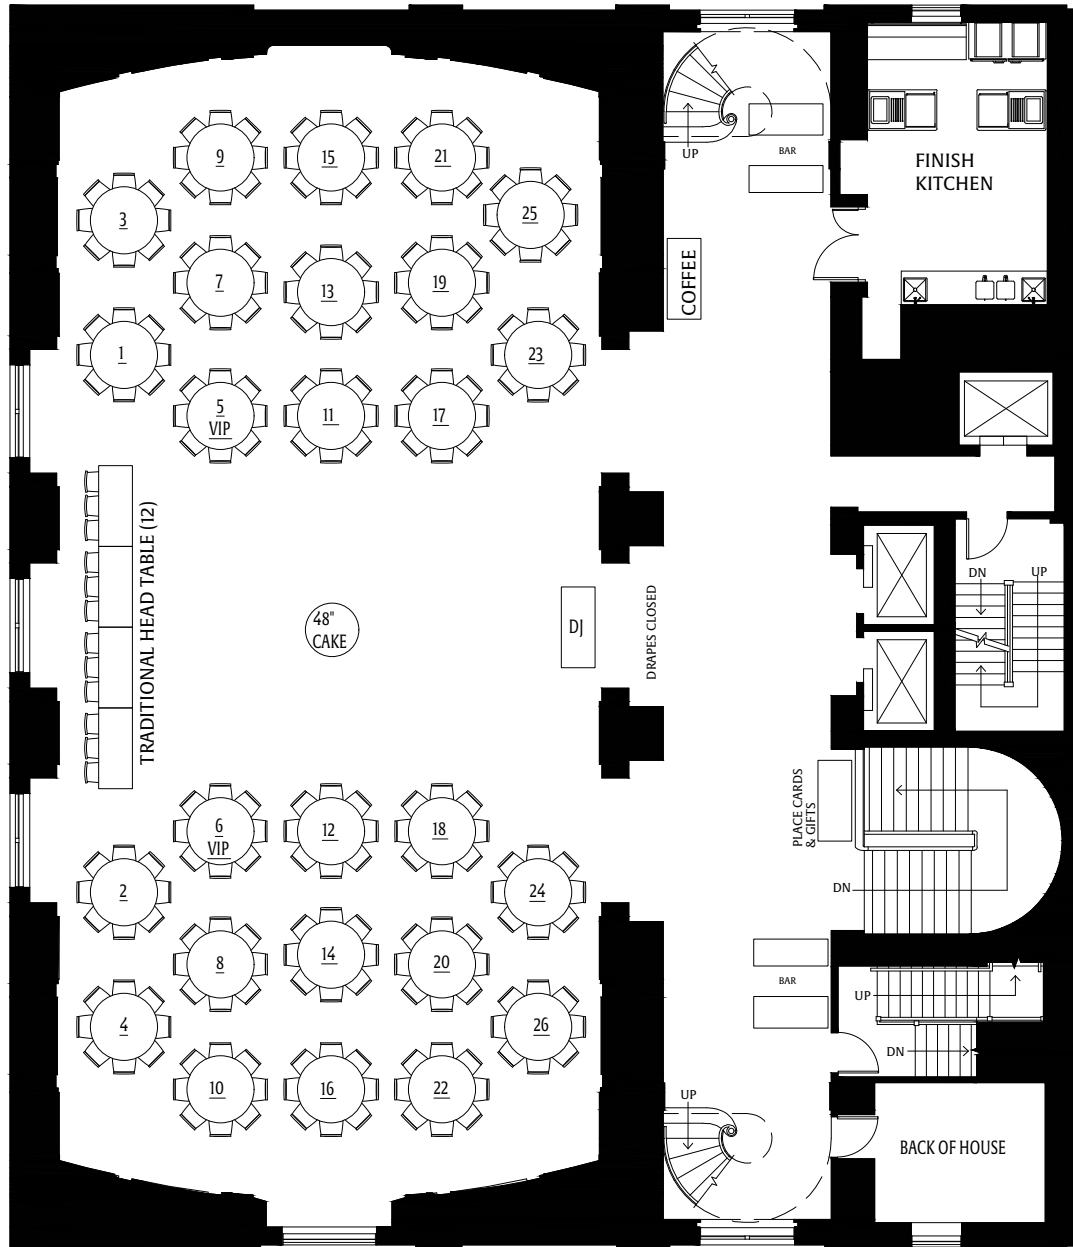

FORBES

HOSPITALITY

FULL FLOOR PLAN PACKET

GEM THEATRE WEDDING FLOOR PLANS

GEM THEATRE — GEM THEATRE DINING

FORBES WEDDINGS

GEM THEATRE — CENTURY DINING ROOM

FORBES WEDDINGS

BRUSH ST.

MADISON ST.

GEM THEATRE — GEM THEATRE CEREMONY SET

FORBES WEDDINGS

GEM THEATRE — CENTURY THEATRE CEREMONY SET

FORBES WEDDINGS

COLONY CLUB
WEDDING
FLOOR PLANS

COLONY CLUB — MONTCALM & PARK AVENUE ROOMS

FORBES WEDDINGS

COLONY CLUB — GRAND BALLROOM | Center Set Sweetheart Table

FORBES WEDDINGS

COLONY CLUB — GRAND BALLROOM | Center Set Traditional Head Table

FORBES WEDDINGS

COLONY CLUB — GRAND BALLROOM | Center Set Captain's Table

FORBES WEDDINGS

COLONY CLUB — GRAND BALLROOM | Center Set Ceremony

FORBES WEDDINGS

COLONY CLUB — GRAND BALLROOM | North Set Ceremony

FORBES WEDDINGS

COLONY CLUB — PETITE BALLROOM | Wedding Reception

FORBES WEDDINGS