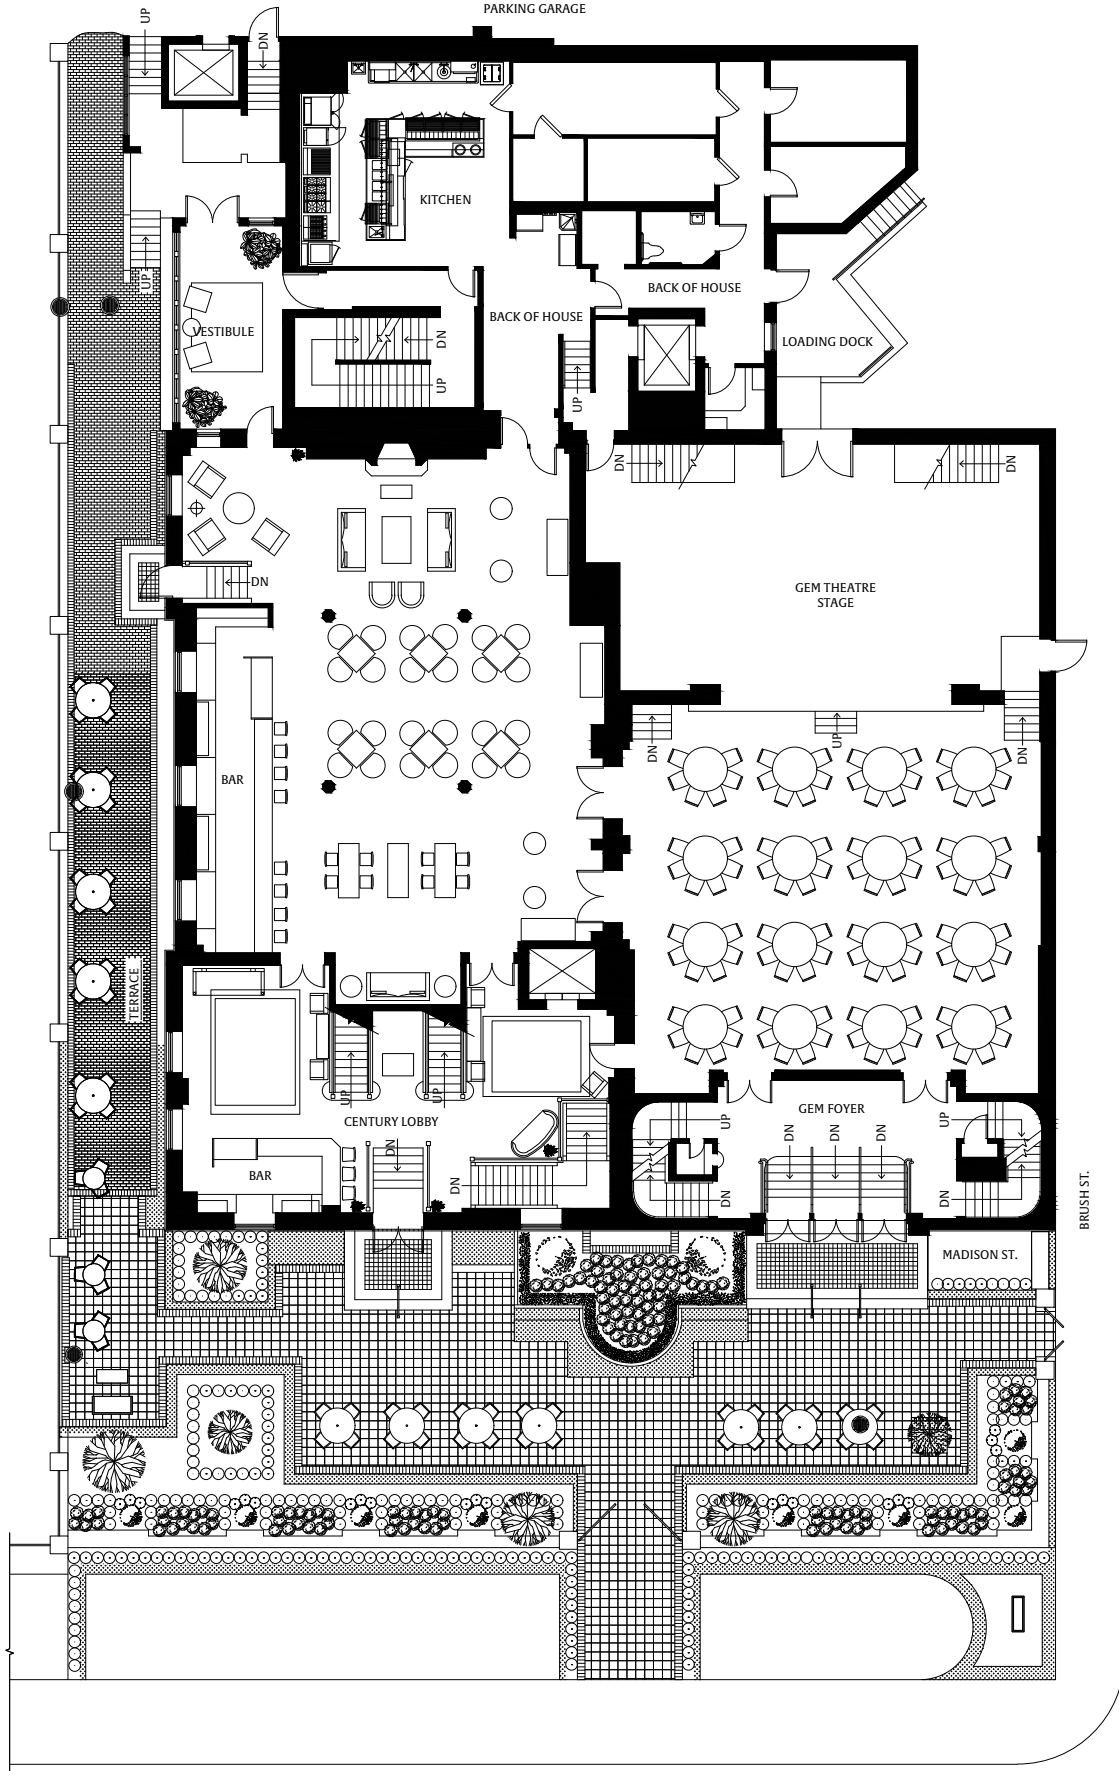

GEM THEATRE — GEM THEATRE | Crescent Rounds Set

FORBES EVENTS