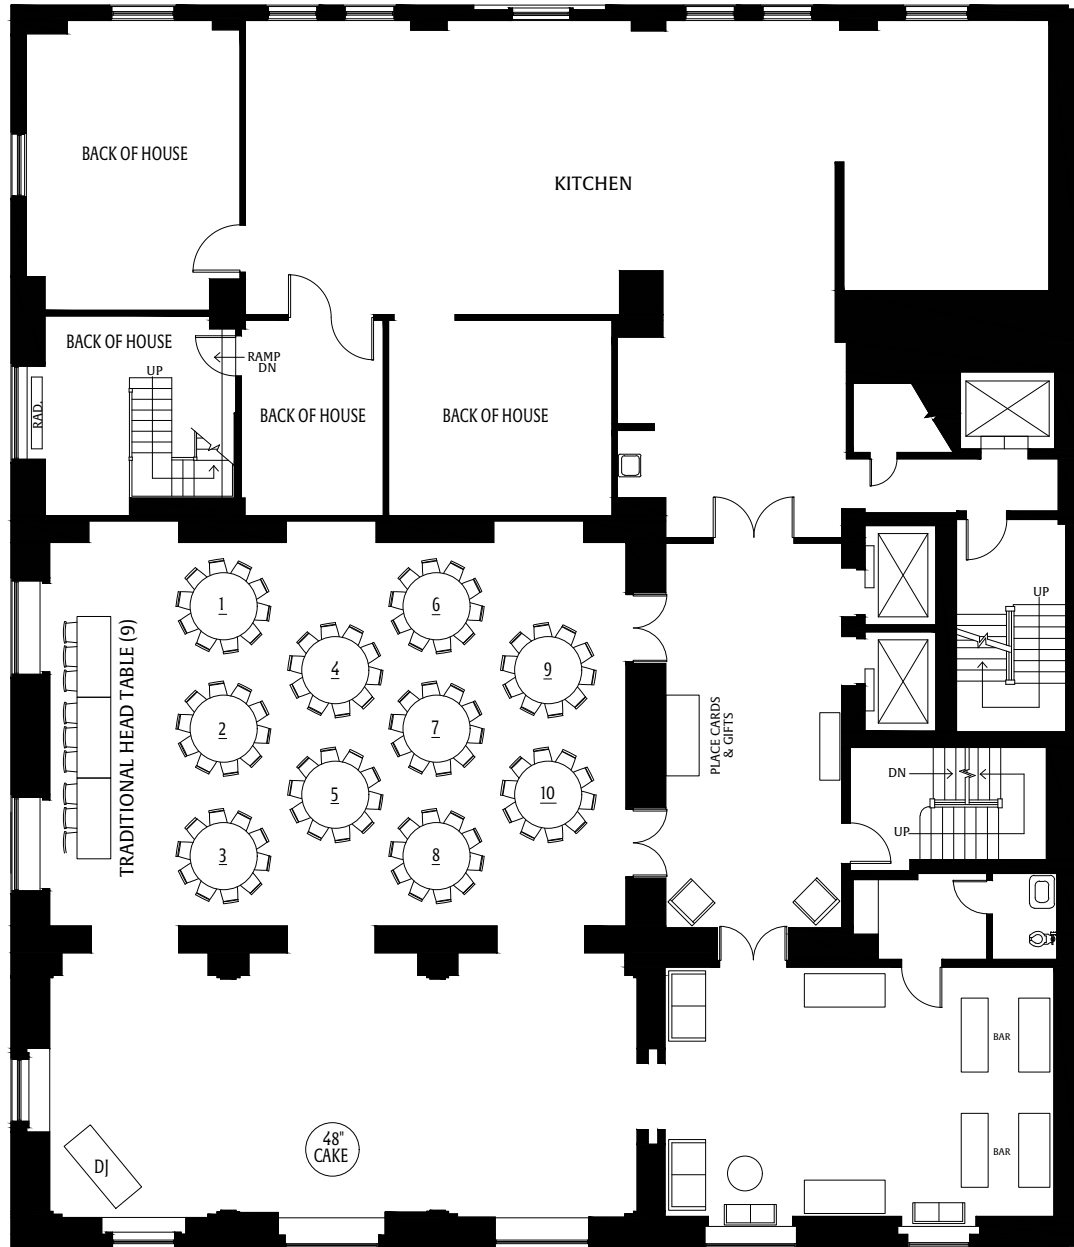

FORBES

HOSPITALITY

FULL FLOOR PLAN PACKET

GEM THEATRE WEDDING FLOOR PLANS

GEM THEATRE — GEM THEATRE DINING

FORBES WEDDINGS

GEM THEATRE — CENTURY DINING ROOM

FORBES WEDDINGS

FORBES WEDDINGS

COLONY CLUB — GRAND BALLROOM | Center Set Sweetheart Table

FORBES WEDDINGS

COLONY CLUB — GRAND BALLROOM | Center Set Traditional Head Table

FORBES WEDDINGS

COLONY CLUB — GRAND BALLROOM | Center Set Captain's Table

FORBES WEDDINGS

COLONY CLUB — GRAND BALLROOM | Center Set Ceremony

FORBES WEDDINGS

COLONY CLUB — GRAND BALLROOM | North Set Ceremony

FORBES WEDDINGS

COLONY CLUB — PETITE BALLROOM | Wedding Reception

FORBES WEDDINGS

GEM THEATRE
PRIVATE EVENTS
FLOOR PLANS

GEM THEATRE — GEM THEATRE & CENTURY CLUB

FORBES EVENTS

GEM THEATRE — CENTURY THEATRE & GEM THEATRE MEZZANINE

FORBES EVENTS

GEM THEATRE — CENTURY DINING ROOM

FORBES EVENTS