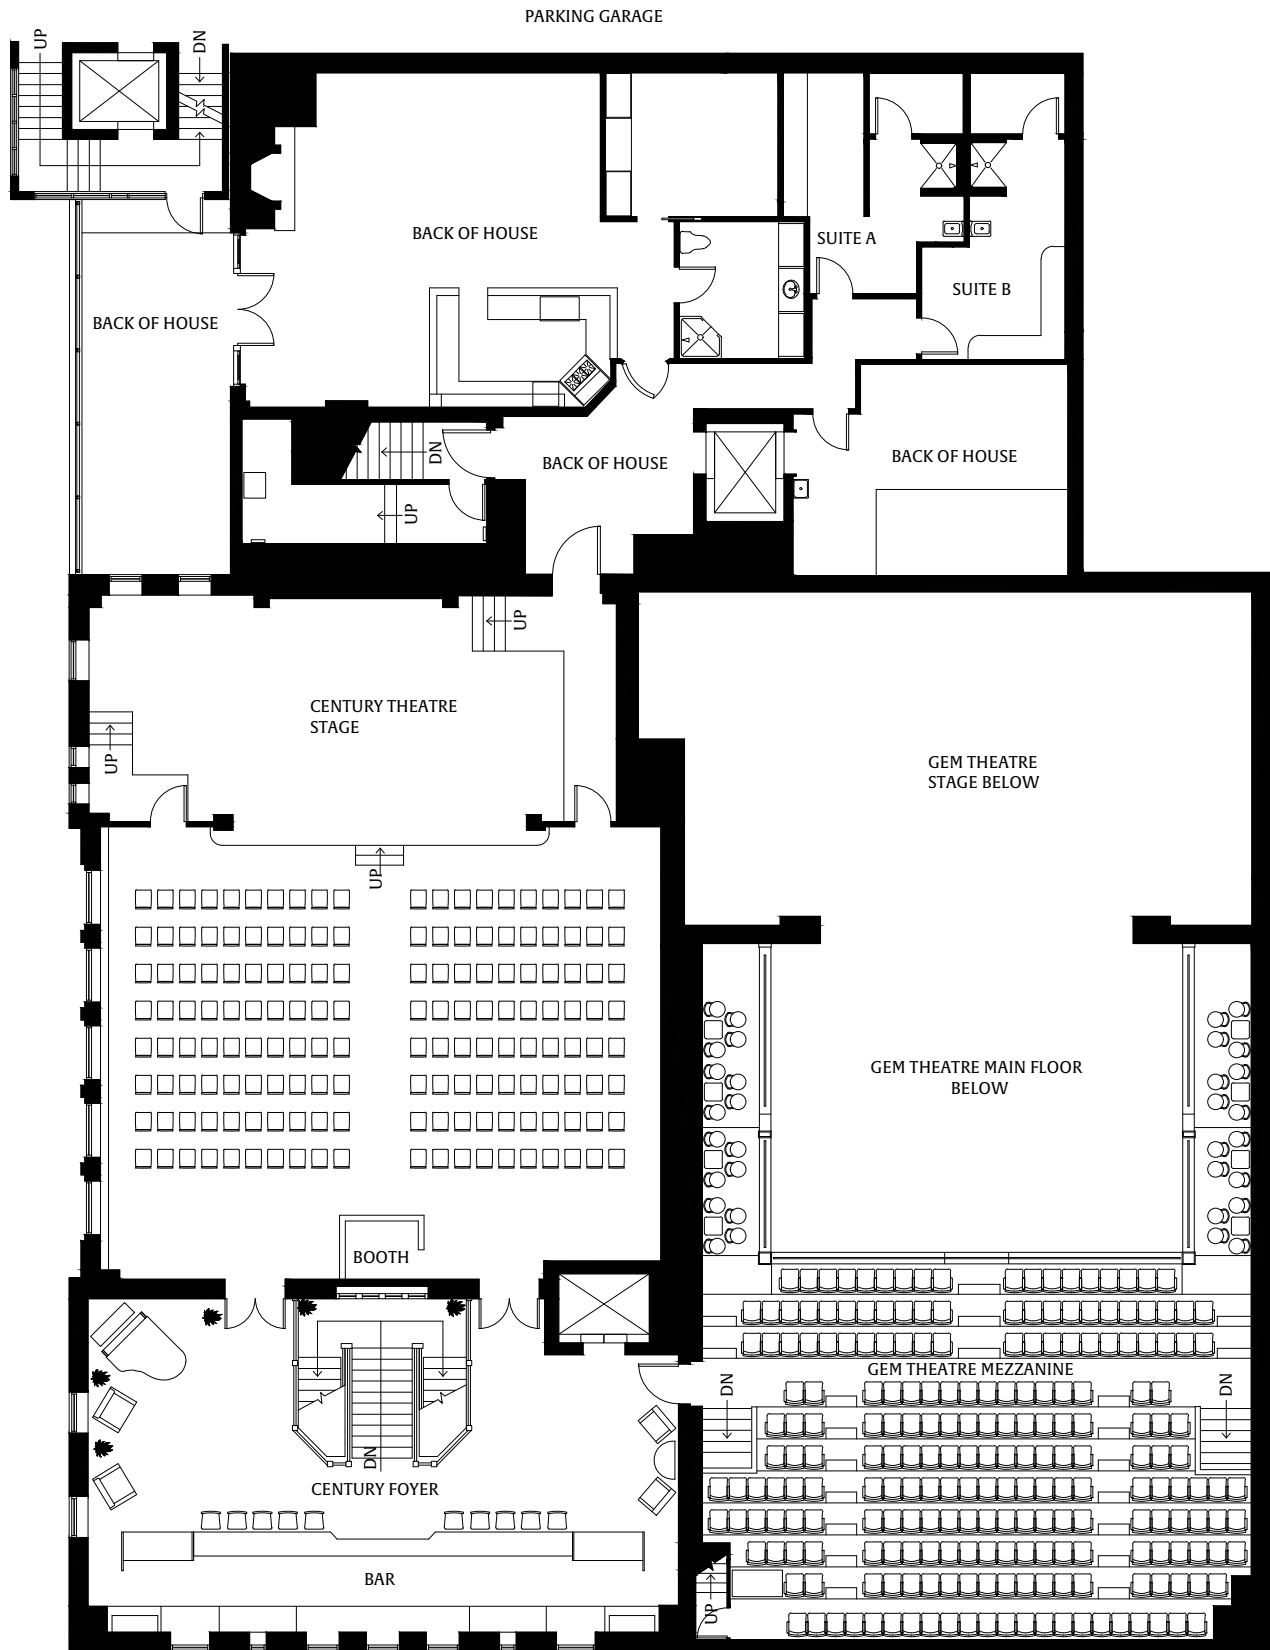

FORBES

HOSPITALITY

FULL FLOOR PLAN PACKET

GEM THEATRE WEDDING FLOOR PLANS

GEM THEATRE — GEM THEATRE DINING

FORBES WEDDINGS

GEM THEATRE — CENTURY DINING ROOM

FORBES WEDDINGS

BRUSH ST.

MADISON ST.

GEM THEATRE — GEM THEATRE CEREMONY SET

FORBES WEDDINGS

GEM THEATRE — CENTURY THEATRE CEREMONY SET

FORBES WEDDINGS

COLONY CLUB
WEDDING
FLOOR PLANS

COLONY CLUB — MONTCALM & PARK AVENUE ROOMS

FORBES WEDDINGS

COLONY CLUB — GRAND BALLROOM | Center Set Sweetheart Table

FORBES WEDDINGS

COLONY CLUB — GRAND BALLROOM | Center Set Traditional Head Table

FORBES WEDDINGS

COLONY CLUB — GRAND BALLROOM | Center Set Captain's Table

FORBES WEDDINGS

COLONY CLUB — GRAND BALLROOM | Center Set Ceremony

FORBES WEDDINGS

COLONY CLUB — GRAND BALLROOM | North Set Ceremony

FORBES WEDDINGS

COLONY CLUB — PETITE BALLROOM | Wedding Reception

FORBES WEDDINGS