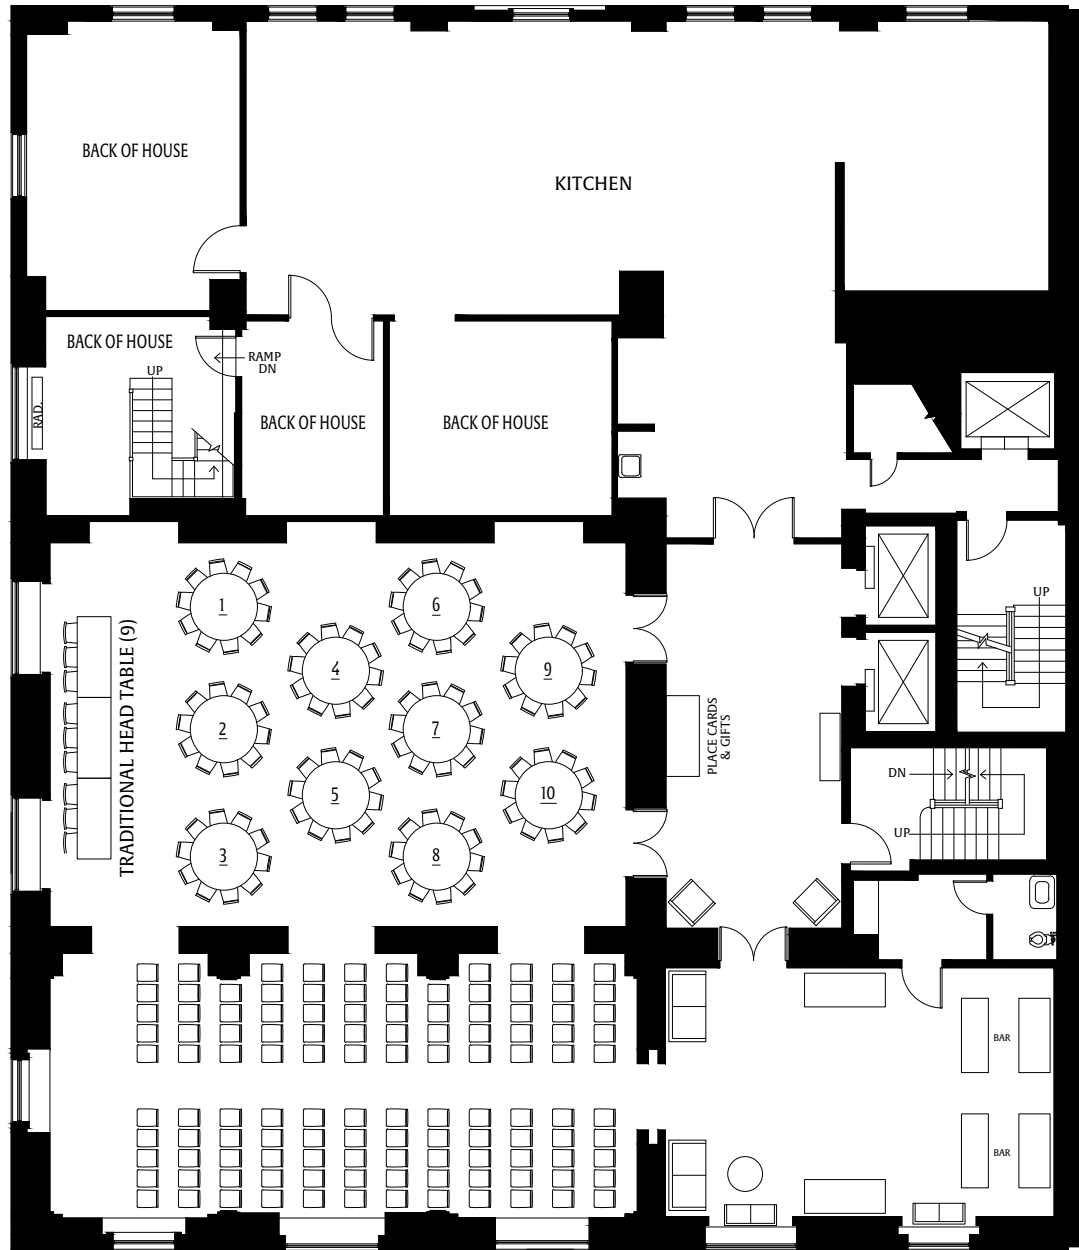

FORBES

HOSPITALITY

FULL FLOOR PLAN PACKET

GEM THEATRE WEDDING FLOOR PLANS

GEM THEATRE — GEM THEATRE DINING

FORBES WEDDINGS

GEM THEATRE — CENTURY DINING ROOM

FORBES WEDDINGS

FORBES WEDDINGS

COLONY CLUB — GRAND BALLROOM | Center Set Sweetheart Table

FORBES WEDDINGS

COLONY CLUB — GRAND BALLROOM | Center Set Traditional Head Table

FORBES WEDDINGS

COLONY CLUB — GRAND BALLROOM | Center Set Captain's Table

FORBES WEDDINGS

COLONY CLUB — GRAND BALLROOM | Center Set Ceremony

FORBES WEDDINGS

COLONY CLUB — GRAND BALLROOM | North Set Ceremony

FORBES WEDDINGS

COLONY CLUB — PETITE BALLROOM | Wedding Reception

FORBES WEDDINGS