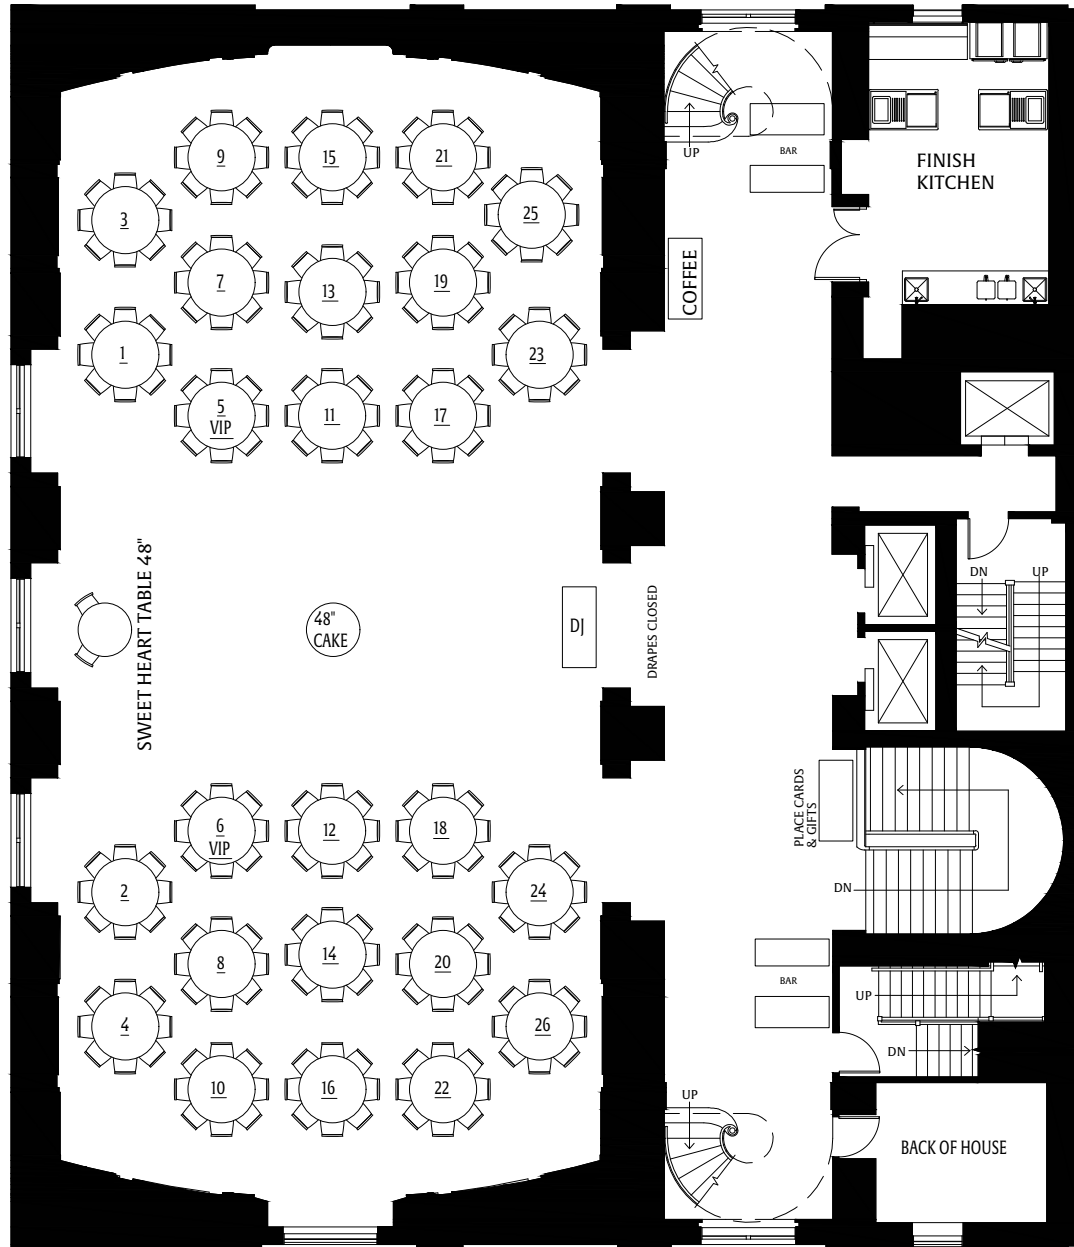

FORBES

HOSPITALITY

FULL FLOOR PLAN PACKET

GEM THEATRE WEDDING FLOOR PLANS

GEM THEATRE — GEM THEATRE DINING

FORBES WEDDINGS

GEM THEATRE — CENTURY DINING ROOM

FORBES WEDDINGS

BRUSH ST.

MADISON ST.

GEM THEATRE — GEM THEATRE CEREMONY SET

FORBES WEDDINGS

GEM THEATRE — CENTURY THEATRE CEREMONY SET

FORBES WEDDINGS

COLONY CLUB
WEDDING
FLOOR PLANS

COLONY CLUB — MONTCALM & PARK AVENUE ROOMS

FORBES WEDDINGS

COLONY CLUB — GRAND BALLROOM | Center Set Sweetheart Table

FORBES WEDDINGS

COLONY CLUB — GRAND BALLROOM | Center Set Traditional Head Table

FORBES WEDDINGS

COLONY CLUB — GRAND BALLROOM | Center Set Captain's Table

FORBES WEDDINGS

COLONY CLUB — GRAND BALLROOM | Center Set Ceremony

FORBES WEDDINGS

COLONY CLUB — GRAND BALLROOM | North Set Ceremony

FORBES WEDDINGS

COLONY CLUB — PETITE BALLROOM | Wedding Reception

FORBES WEDDINGS