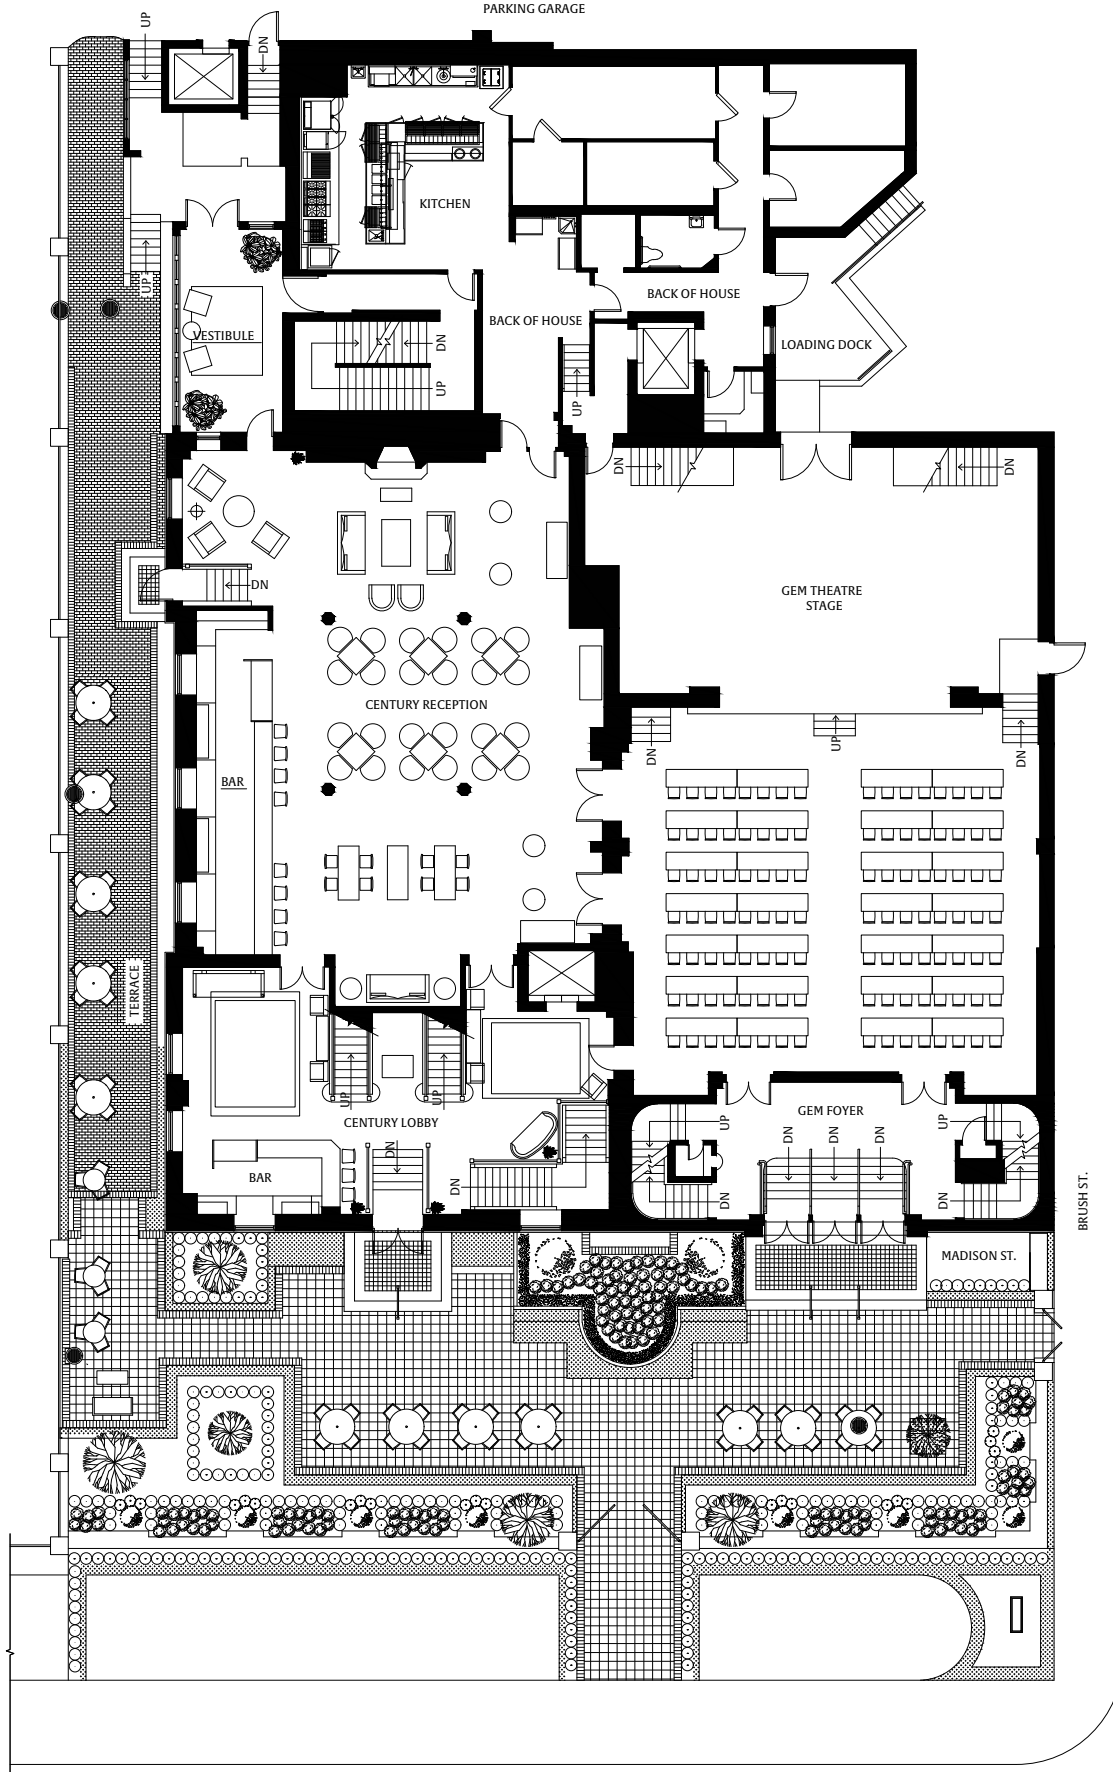

GEM THEATRE — GEM THEATRE | Classroom Set

FORBES EVENTS