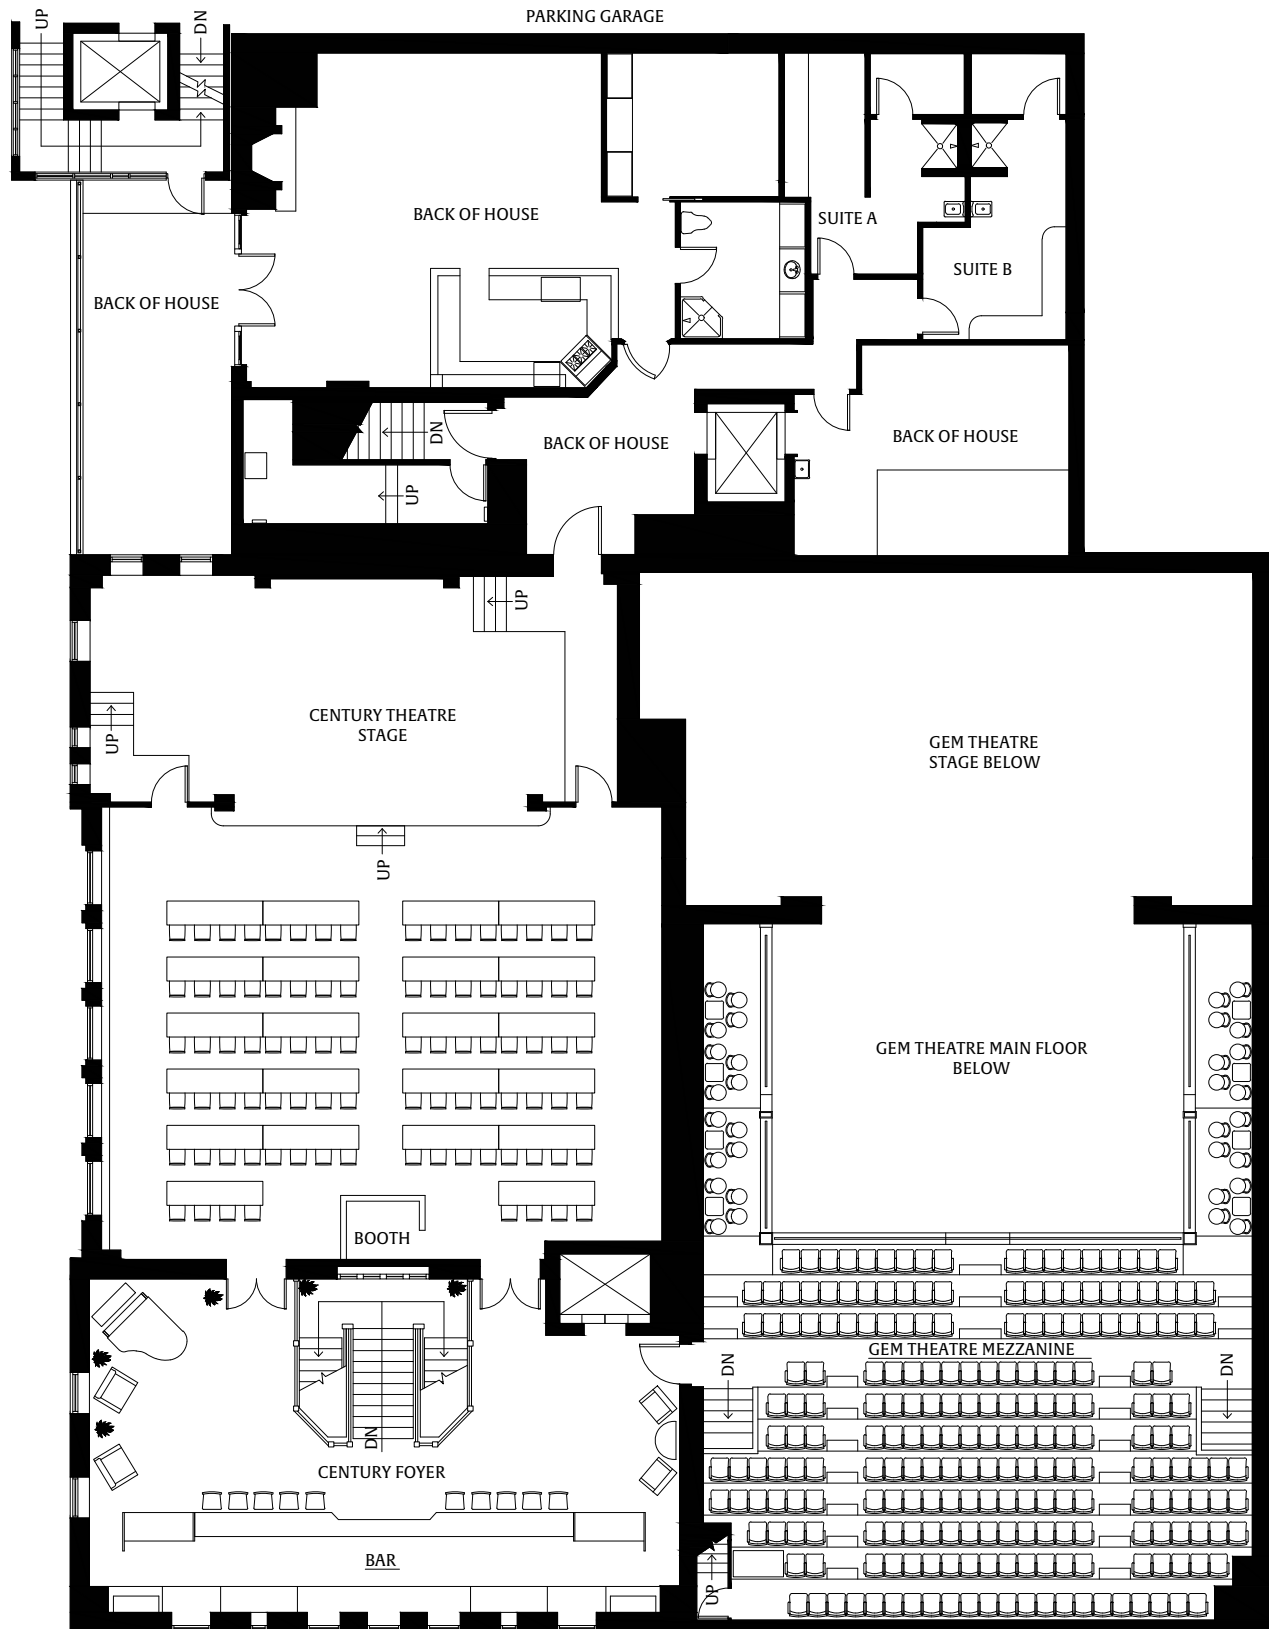

FORBES WEDDINGS

COLONY CLUB — GRAND BALLROOM | Center Set Sweetheart Table

FORBES WEDDINGS

COLONY CLUB — GRAND BALLROOM | Center Set Traditional Head Table

FORBES WEDDINGS

COLONY CLUB — GRAND BALLROOM | Center Set Captain's Table

FORBES EVENTS

GEM THEATRE — CENTURY THEATRE DINING

FORBES EVENTS

GEM THEATRE — CENTURY THEATRE | Cabaret Set

FORBES EVENTS

COLONY CLUB
PRIVATE EVENTS
FLOOR PLANS

COLONY CLUB — MONTCALM & PARK AVENUE ROOMS

FORBES EVENTS

COLONY CLUB — GRAND BALLROOM

FORBES EVENTS

COLONY CLUB — GRAND BALLROOM MEZZANINE

FORBES EVENTS

COLONY CLUB — GRAND BALLROOM DINING

FORBES EVENTS

COLONY CLUB — GRAND BALLROOM MEZZ. DINING

FORBES EVENTS

COLONY CLUB — GRAND BALLROOM | Theatre Set

FORBES EVENTS

COLONY CLUB — GRAND BALLROOM | Classroom Set

FORBES EVENTS

COLONY CLUB — PETITE BALLROOM

FORBES EVENTS

COLONY CLUB — PETITE BALLROOM DINING

FORBES EVENTS