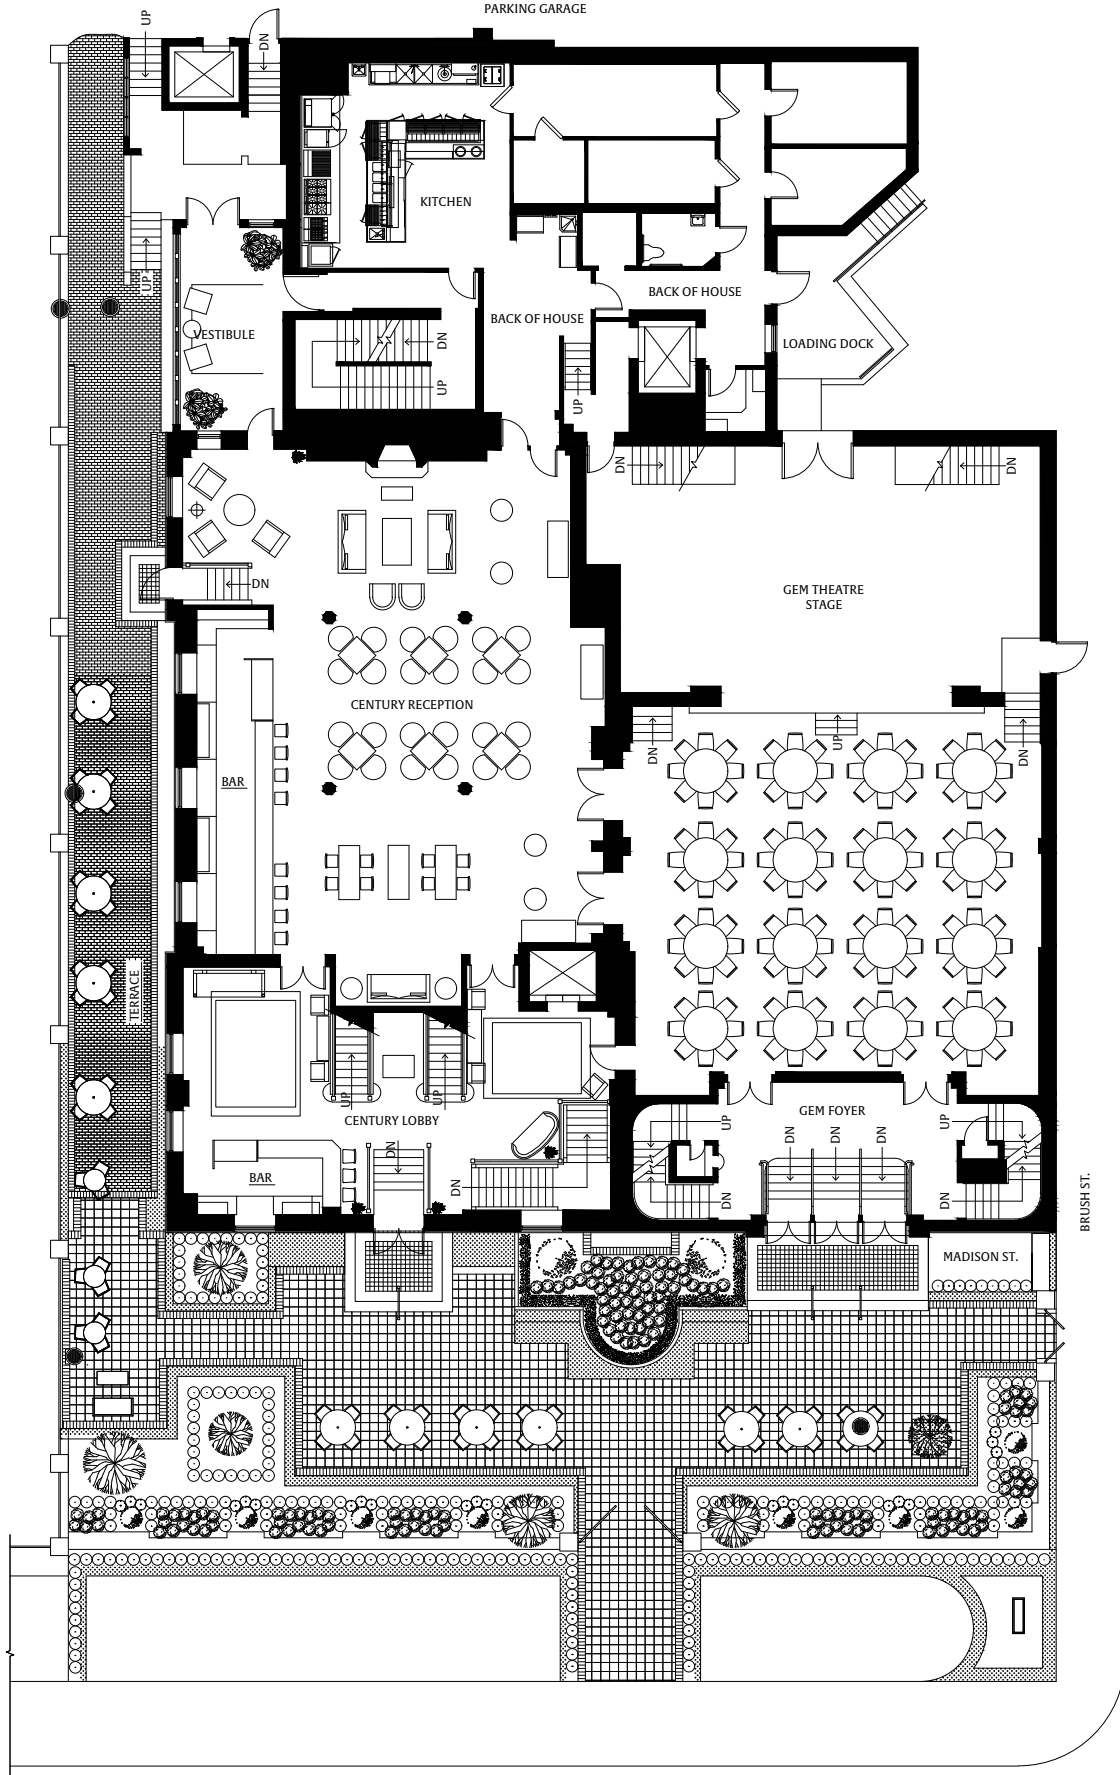

FORBES

HOSPITALITY

FULL FLOOR PLAN PACKET

GEM THEATRE WEDDING FLOOR PLANS

GEM THEATRE — GEM THEATRE DINING

FORBES WEDDINGS

GEM THEATRE — CENTURY DINING ROOM

FORBES WEDDINGS

FORBES WEDDINGS

COLONY CLUB — GRAND BALLROOM | Center Set Sweetheart Table

FORBES WEDDINGS

COLONY CLUB — GRAND BALLROOM | Center Set Traditional Head Table

FORBES WEDDINGS

COLONY CLUB — GRAND BALLROOM | Center Set Captain's Table

MADISON ST.

BRUSH ST.

GEM THEATRE — CENTURY DINING ROOM

FORBES EVENTS

BRUSH ST.

MADISON ST.

GEM THEATRE — GEM THEATRE DINING

FORBES EVENTS