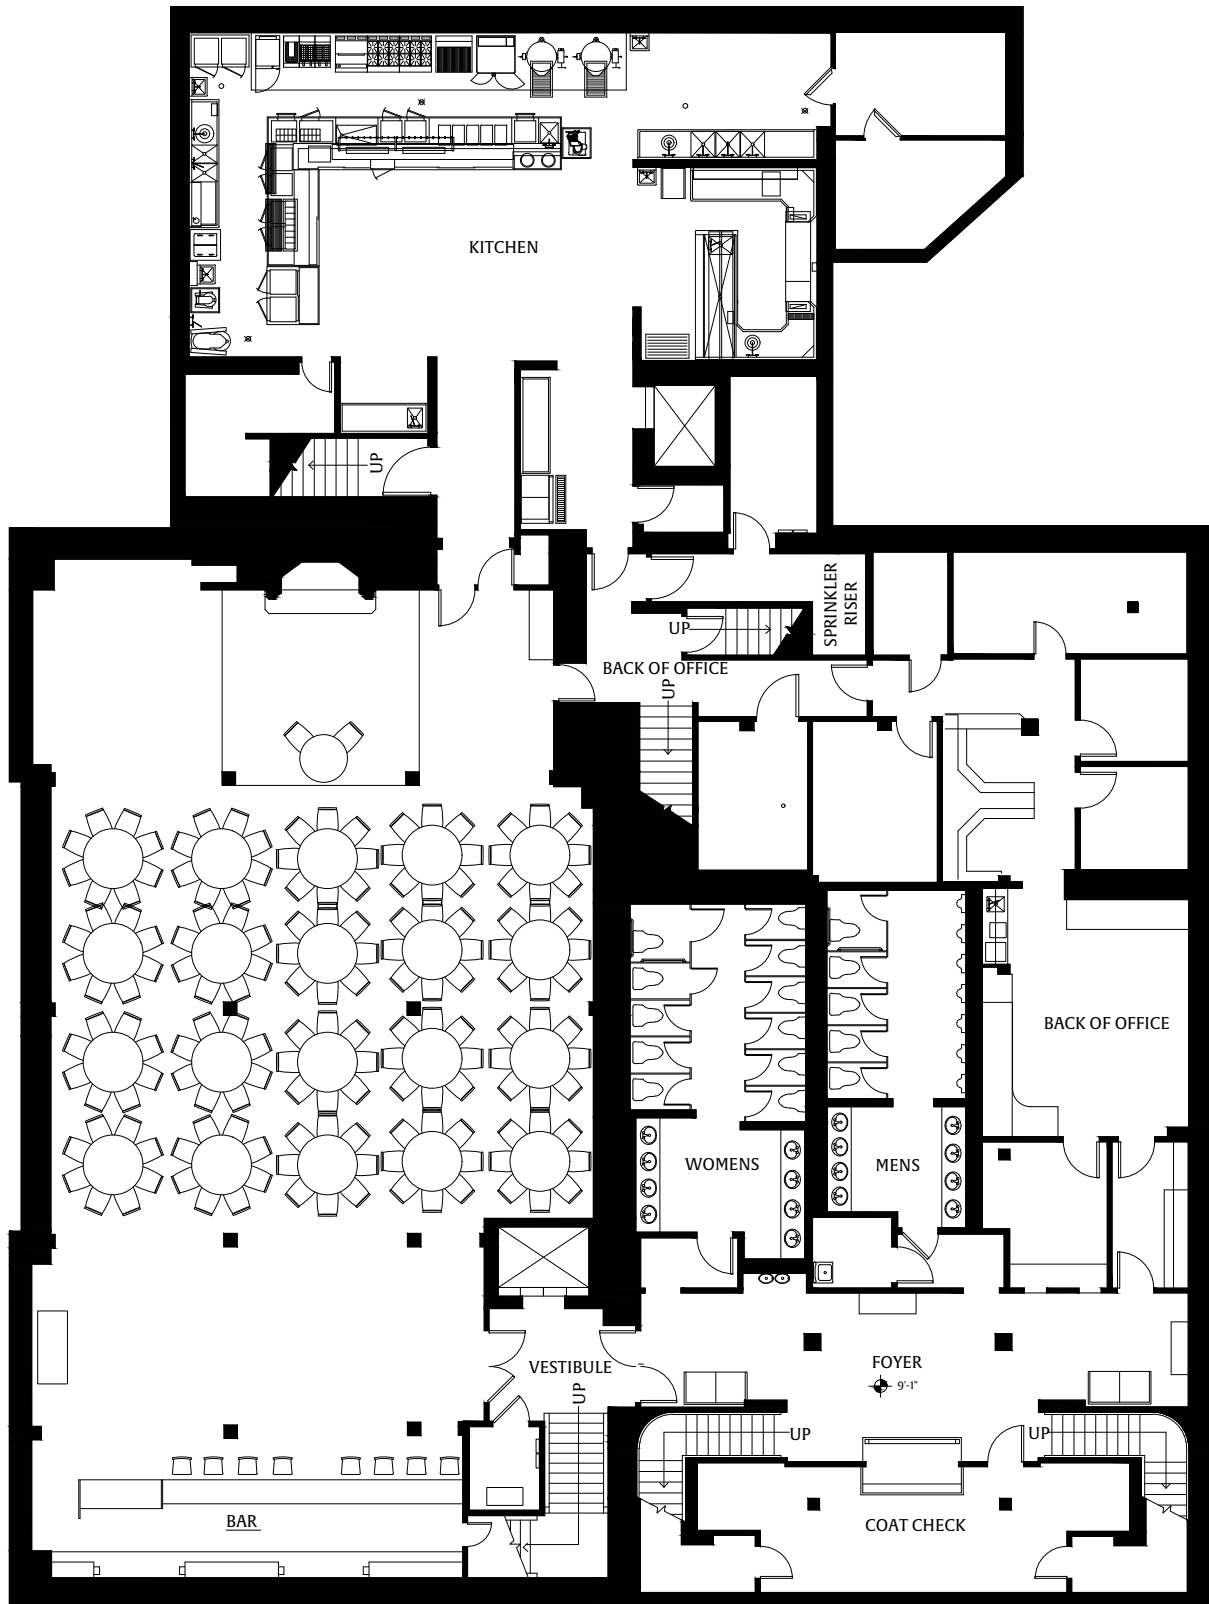

FORBES

HOSPITALITY

FULL FLOOR PLAN PACKET

GEM THEATRE WEDDING FLOOR PLANS

GEM THEATRE — GEM THEATRE DINING

FORBES WEDDINGS

GEM THEATRE — CENTURY DINING ROOM

FORBES WEDDINGS

BRUSH ST.

MADISON ST.

GEM THEATRE — GEM THEATRE CEREMONY SET

FORBES WEDDINGS

GEM THEATRE — CENTURY THEATRE CEREMONY SET

FORBES WEDDINGS

COLONY CLUB
WEDDING
FLOOR PLANS

COLONY CLUB — MONTCALM & PARK AVENUE ROOMS

FORBES WEDDINGS

COLONY CLUB — GRAND BALLROOM | Center Set Sweetheart Table

FORBES WEDDINGS

COLONY CLUB — GRAND BALLROOM | Center Set Traditional Head Table

FORBES WEDDINGS

COLONY CLUB — GRAND BALLROOM | Center Set Captain's Table