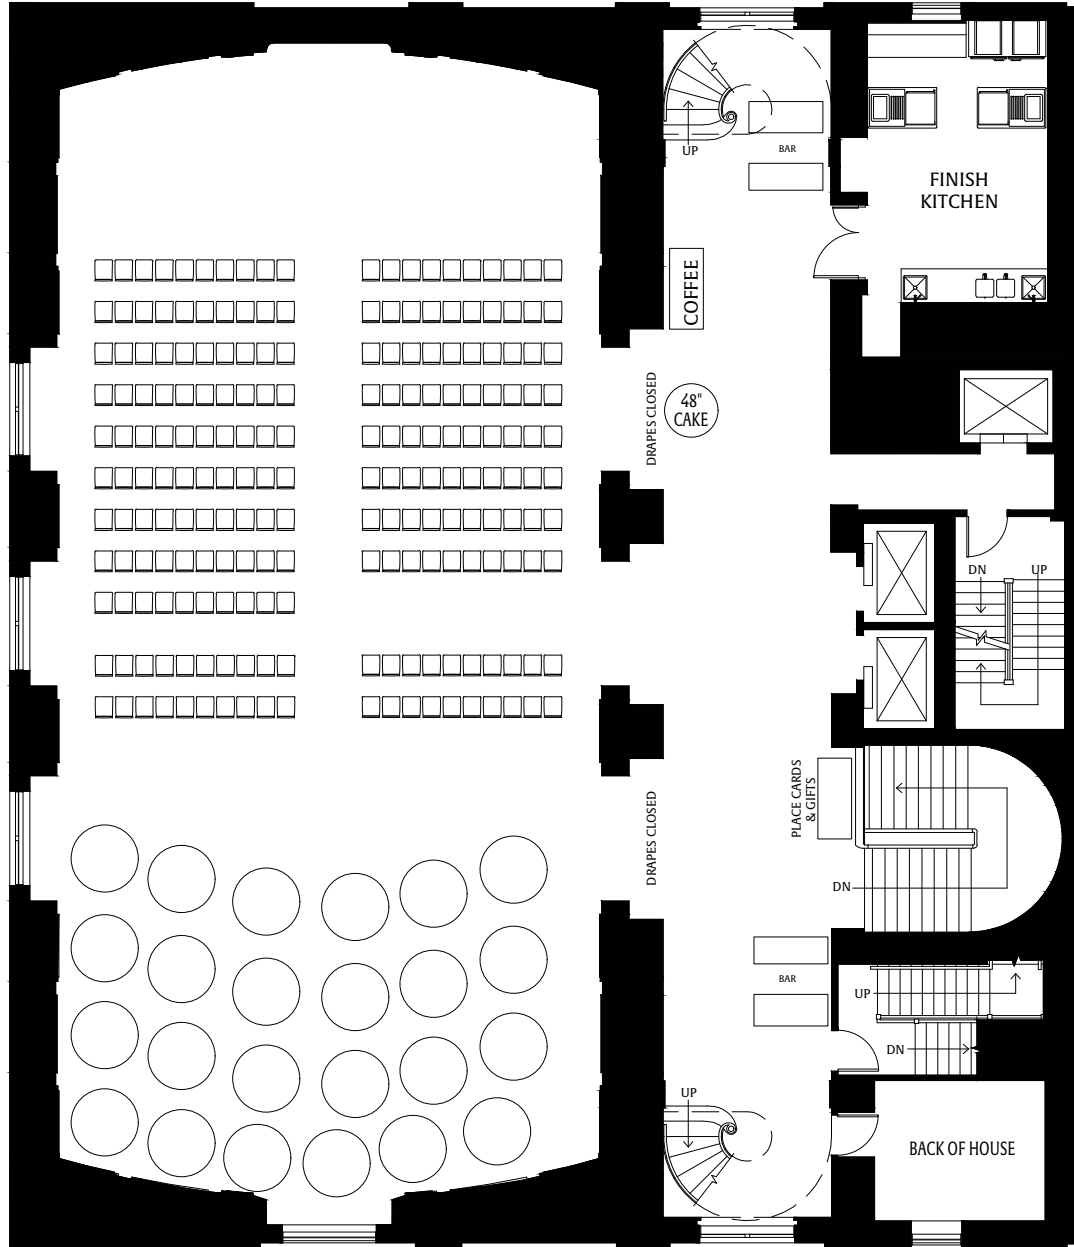

FORBES

HOSPITALITY

FULL FLOOR PLAN PACKET

GEM THEATRE WEDDING FLOOR PLANS

GEM THEATRE — GEM THEATRE DINING

FORBES WEDDINGS

GEM THEATRE — CENTURY DINING ROOM

FORBES WEDDINGS

FORBES WEDDINGS

COLONY CLUB — GRAND BALLROOM | Center Set Sweetheart Table

FORBES WEDDINGS

COLONY CLUB — GRAND BALLROOM | Center Set Traditional Head Table

FORBES WEDDINGS

COLONY CLUB — GRAND BALLROOM | Center Set Captain's Table

FORBES WEDDINGS

COLONY CLUB — GRAND BALLROOM | Center Set Ceremony

FORBES WEDDINGS

COLONY CLUB — GRAND BALLROOM | North Set Ceremony

FORBES WEDDINGS

COLONY CLUB — PETITE BALLROOM | Wedding Reception

FORBES WEDDINGS