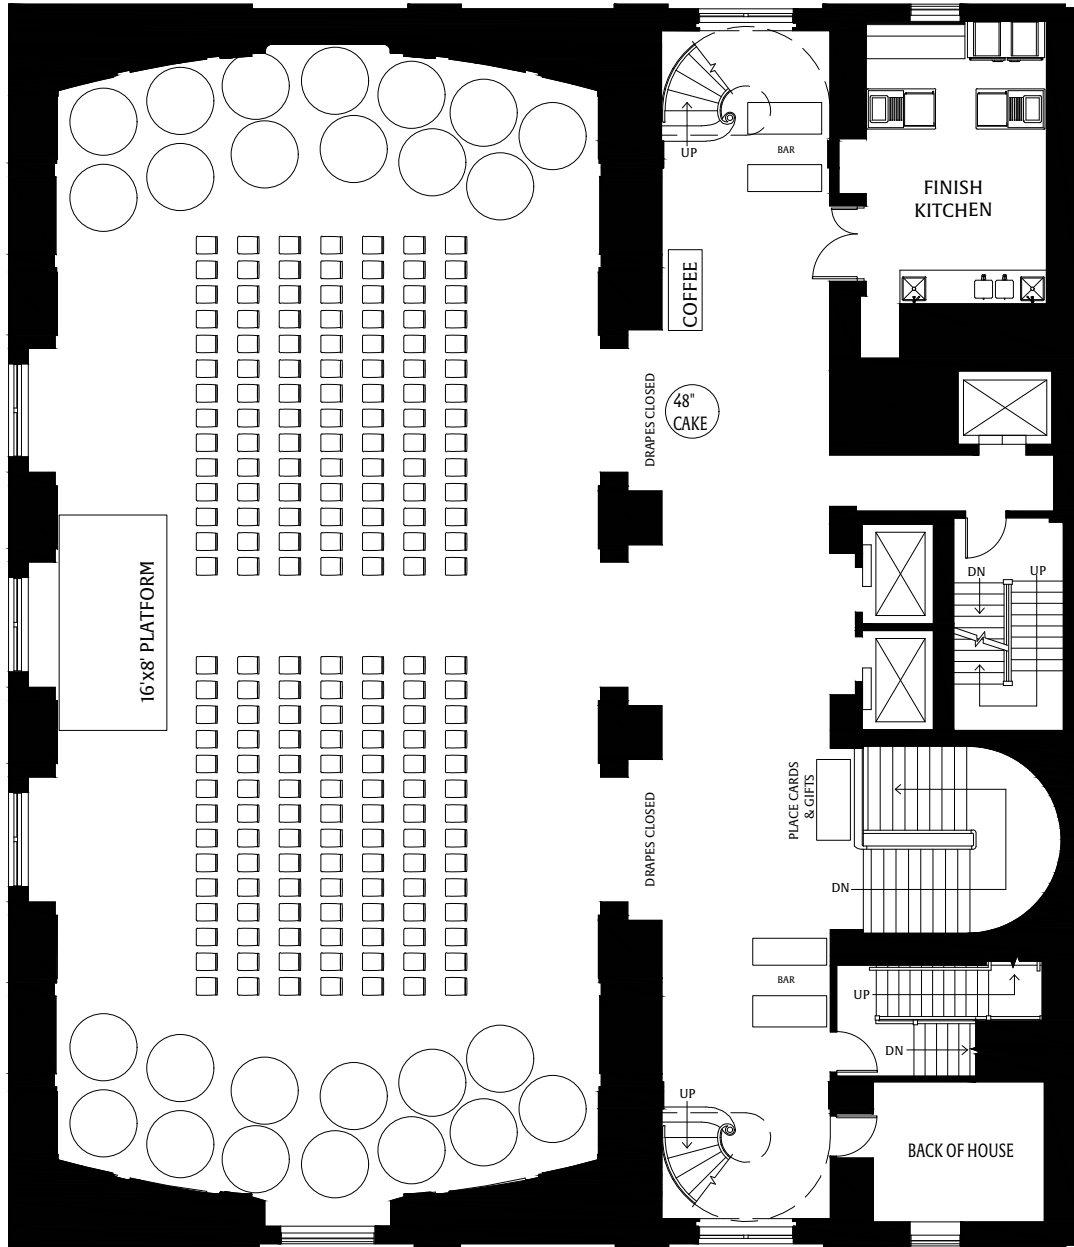

FORBES

HOSPITALITY

FULL FLOOR PLAN PACKET

GEM THEATRE WEDDING FLOOR PLANS

GEM THEATRE — GEM THEATRE DINING

FORBES WEDDINGS

GEM THEATRE — CENTURY DINING ROOM

FORBES WEDDINGS

FORBES WEDDINGS

COLONY CLUB — GRAND BALLROOM | Center Set Sweetheart Table

FORBES WEDDINGS

COLONY CLUB — GRAND BALLROOM | Center Set Traditional Head Table

FORBES WEDDINGS

COLONY CLUB — GRAND BALLROOM | Center Set Captain's Table

FORBES WEDDINGS

COLONY CLUB — GRAND BALLROOM | Center Set Ceremony

FORBES WEDDINGS

COLONY CLUB — GRAND BALLROOM | North Set Ceremony

FORBES WEDDINGS

COLONY CLUB — PETITE BALLROOM | Wedding Reception

FORBES WEDDINGS