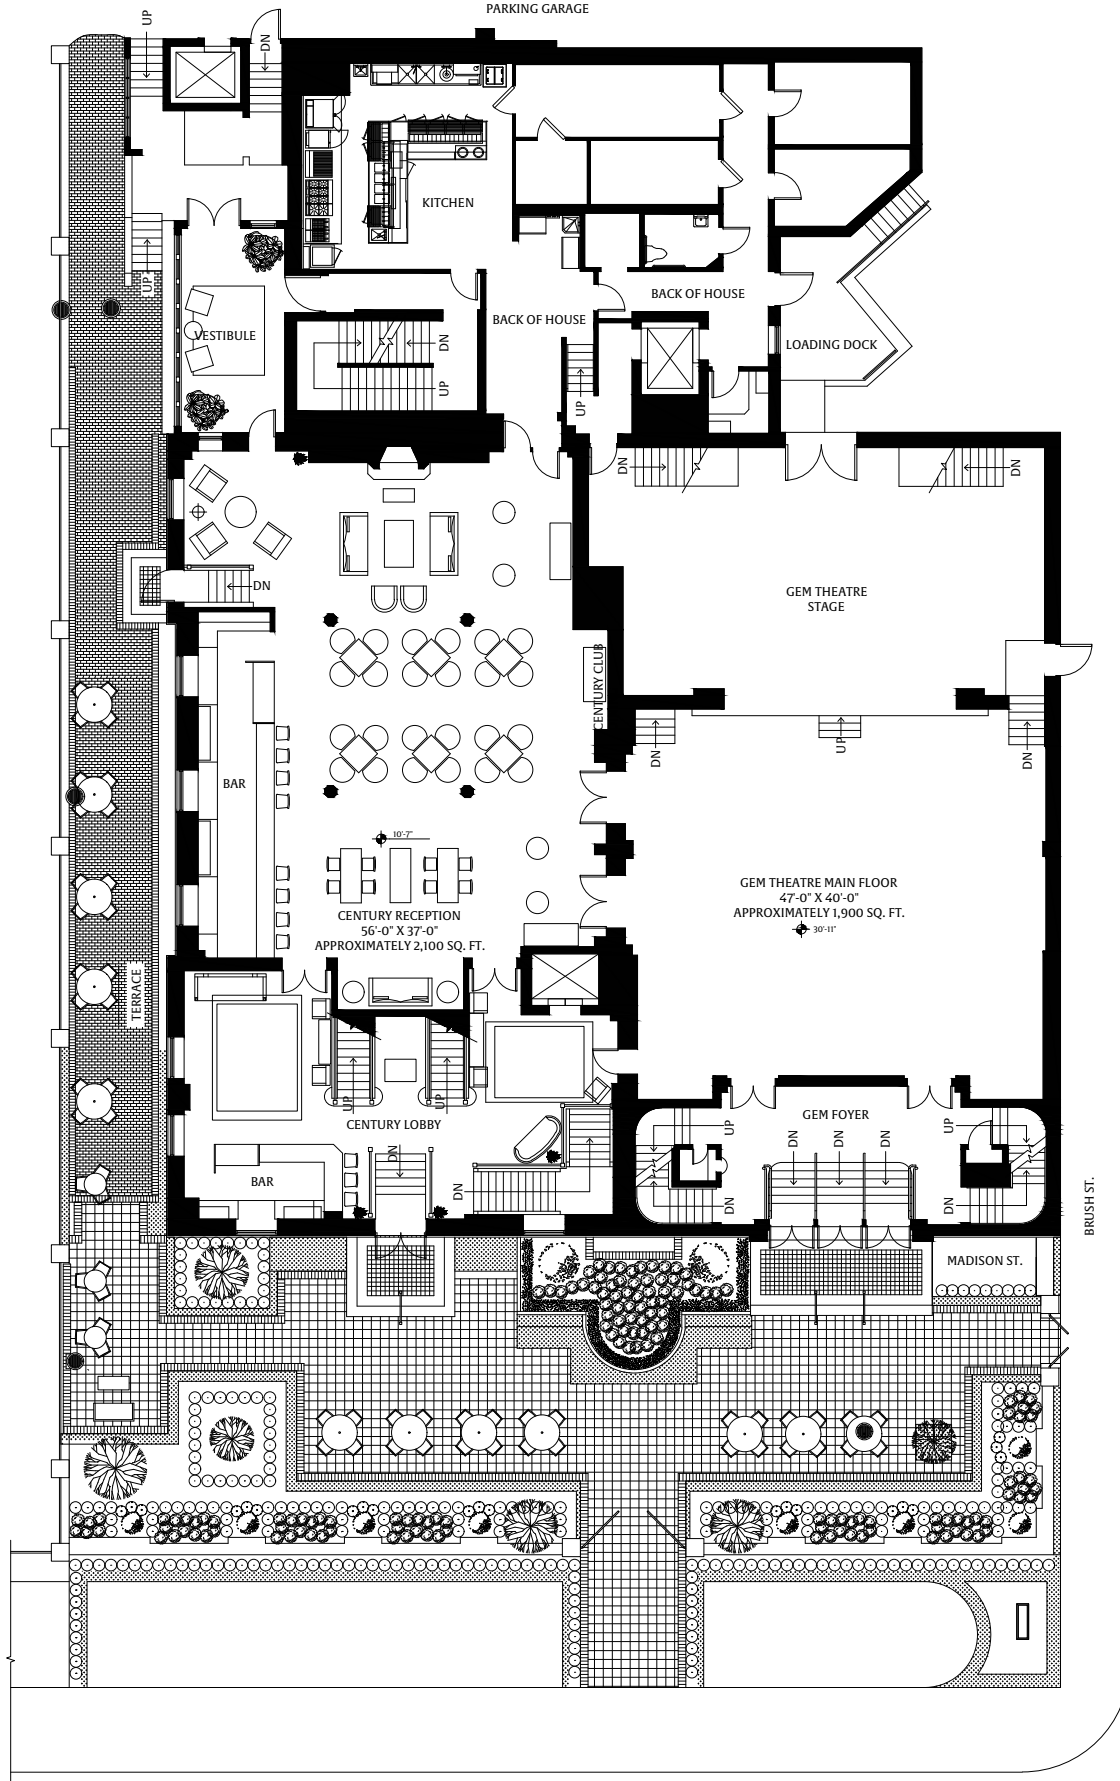

GEM THEATRE — GEM THEATRE & CENTURY CLUB

FORBES EVENTS