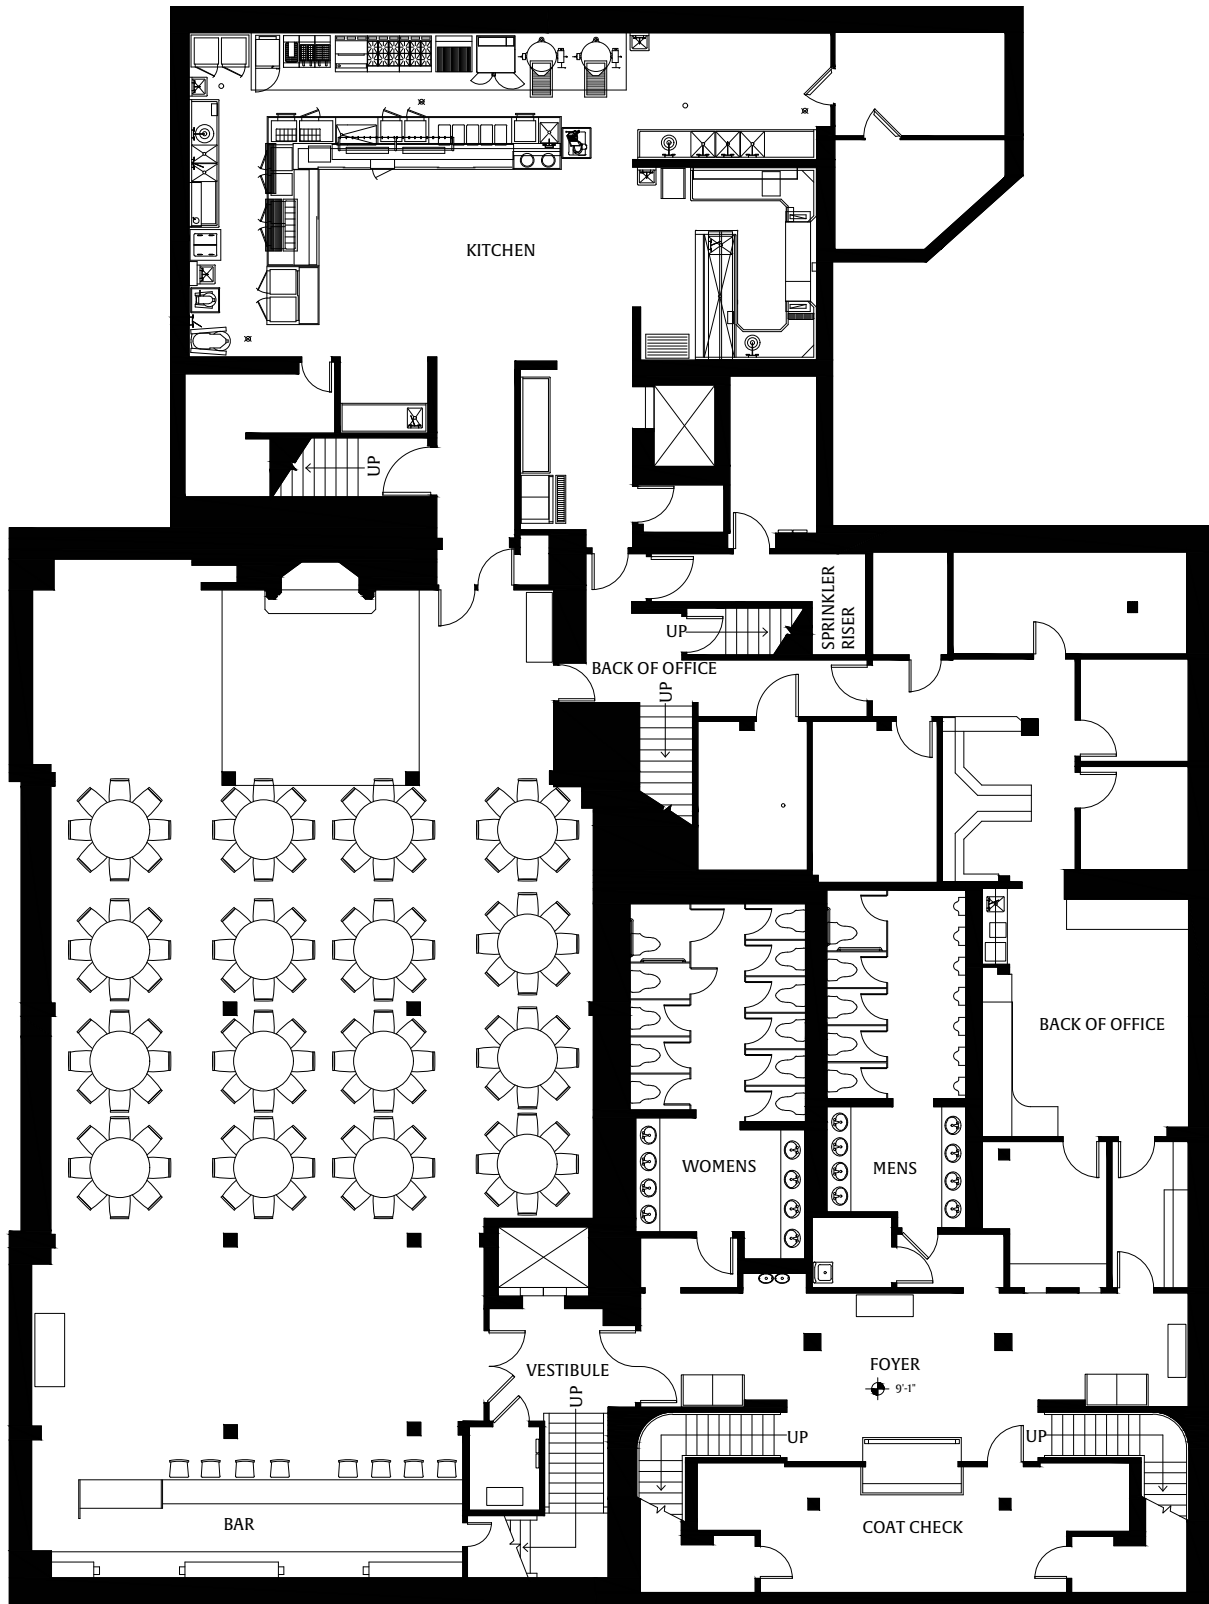

GEM THEATRE — CENTURY DINING ROOM

FORBES EVENTS

BRUSH ST.

MADISON ST.