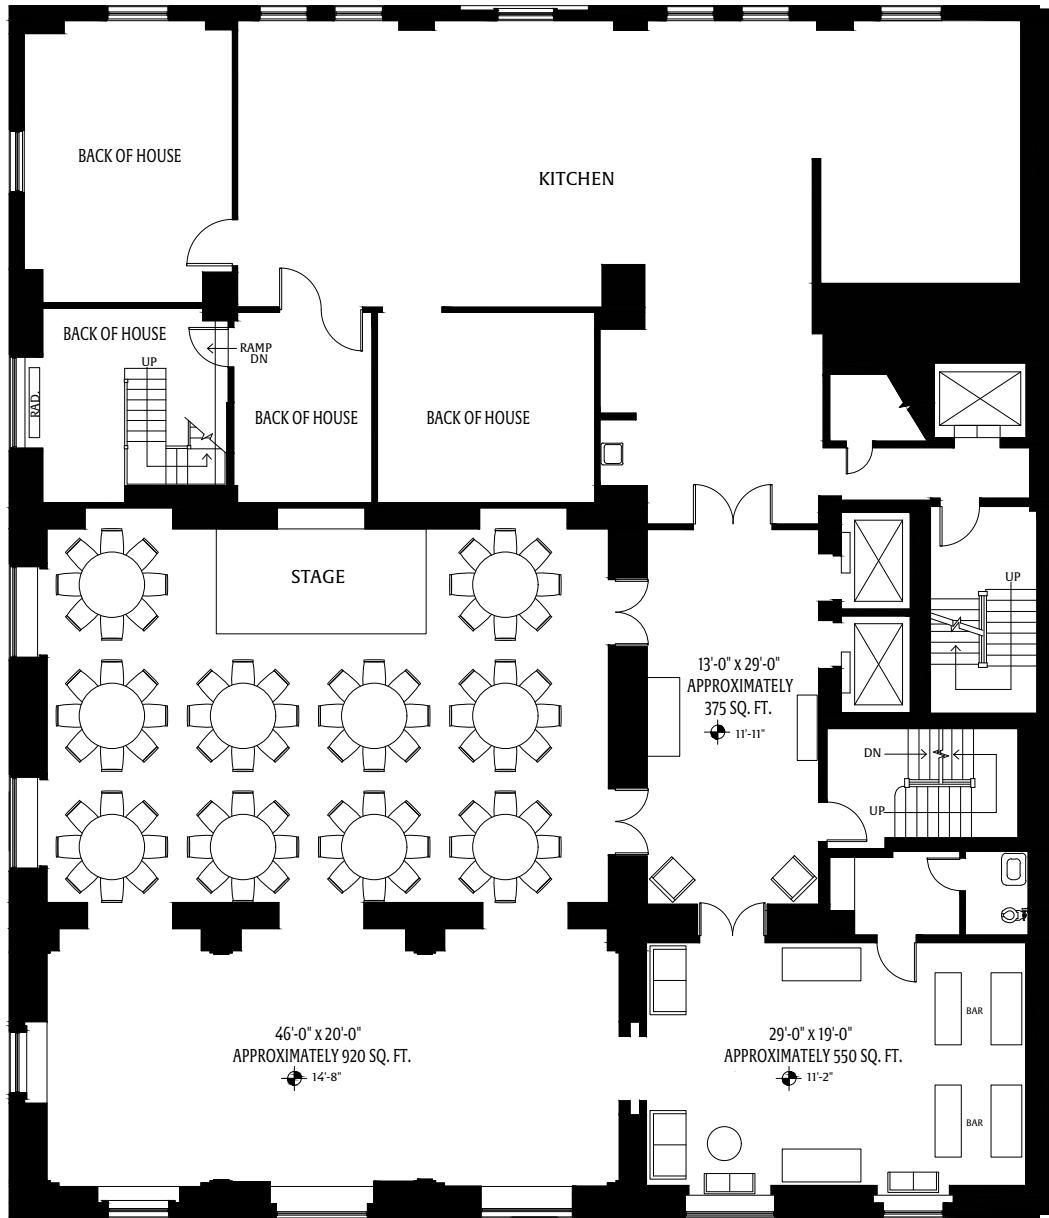

FORBES

HOSPITALITY

FULL FLOOR PLAN PACKET

GEM THEATRE WEDDING FLOOR PLANS

GEM THEATRE — GEM THEATRE DINING

FORBES WEDDINGS

GEM THEATRE — CENTURY DINING ROOM

FORBES WEDDINGS

FORBES WEDDINGS

COLONY CLUB — GRAND BALLROOM | Center Set Sweetheart Table

FORBES WEDDINGS

COLONY CLUB — GRAND BALLROOM | Center Set Traditional Head Table

FORBES WEDDINGS

COLONY CLUB — GRAND BALLROOM | Center Set Captain's Table

COLONY CLUB — GRAND BALLROOM | Theatre Set

FORBES EVENTS

COLONY CLUB — GRAND BALLROOM | Classroom Set

FORBES EVENTS

COLONY CLUB — PETITE BALLROOM

FORBES EVENTS

COLONY CLUB — PETITE BALLROOM DINING

FORBES EVENTS

COLONY CLUB — PETITE BALLROOM | Theatre Set

FORBES EVENTS