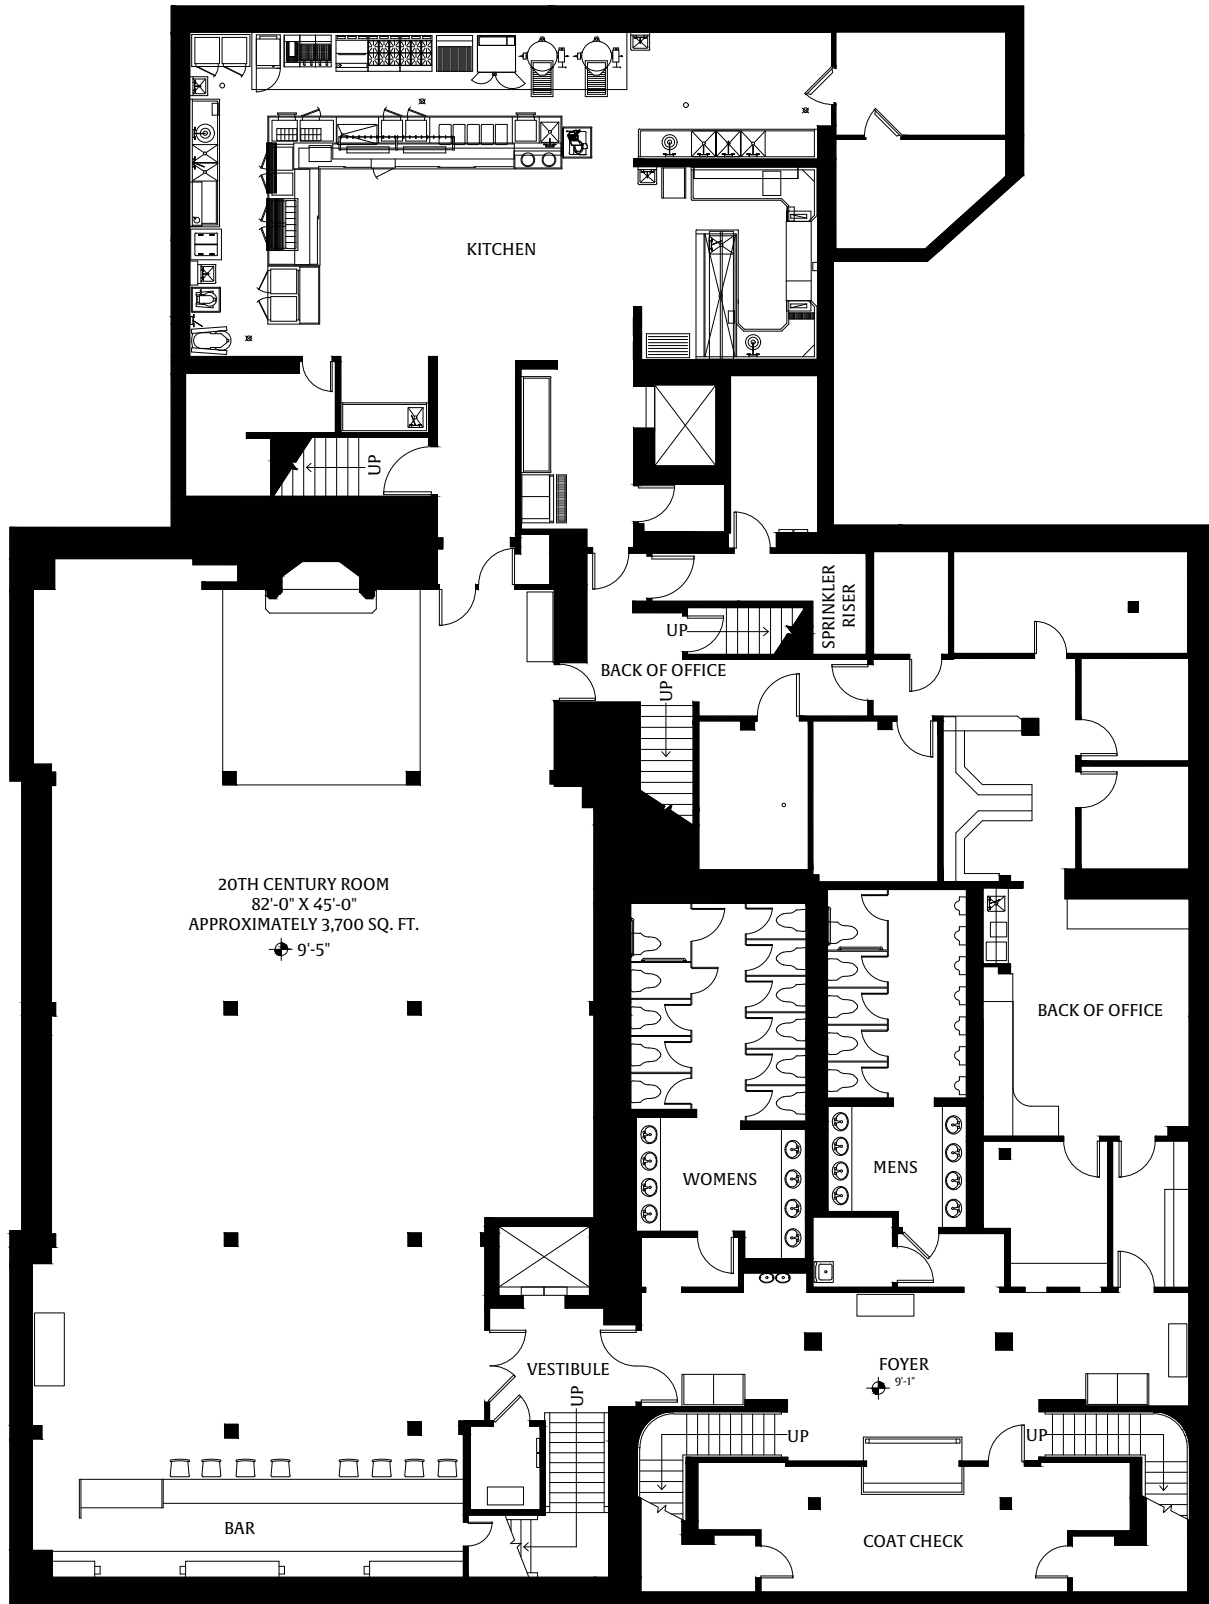

FORBES

HOSPITALITY

FULL FLOOR PLAN PACKET

GEM THEATRE WEDDING FLOOR PLANS

GEM THEATRE — GEM THEATRE DINING

FORBES WEDDINGS

GEM THEATRE — CENTURY DINING ROOM

FORBES WEDDINGS

FORBES WEDDINGS

COLONY CLUB — GRAND BALLROOM | Center Set Sweetheart Table

FORBES WEDDINGS

COLONY CLUB — GRAND BALLROOM | Center Set Traditional Head Table

FORBES WEDDINGS

COLONY CLUB — GRAND BALLROOM | Center Set Captain's Table

FORBES WEDDINGS

COLONY CLUB — GRAND BALLROOM | Center Set Ceremony

FORBES WEDDINGS

COLONY CLUB — GRAND BALLROOM | North Set Ceremony

FORBES WEDDINGS

COLONY CLUB — PETITE BALLROOM | Wedding Reception

FORBES WEDDINGS

GEM THEATRE
PRIVATE EVENTS
FLOOR PLANS

GEM THEATRE — GEM THEATRE & CENTURY CLUB

FORBES EVENTS

GEM THEATRE — CENTURY THEATRE & GEM THEATRE MEZZANINE

FORBES EVENTS

GEM THEATRE — CENTURY DINING ROOM

FORBES EVENTS