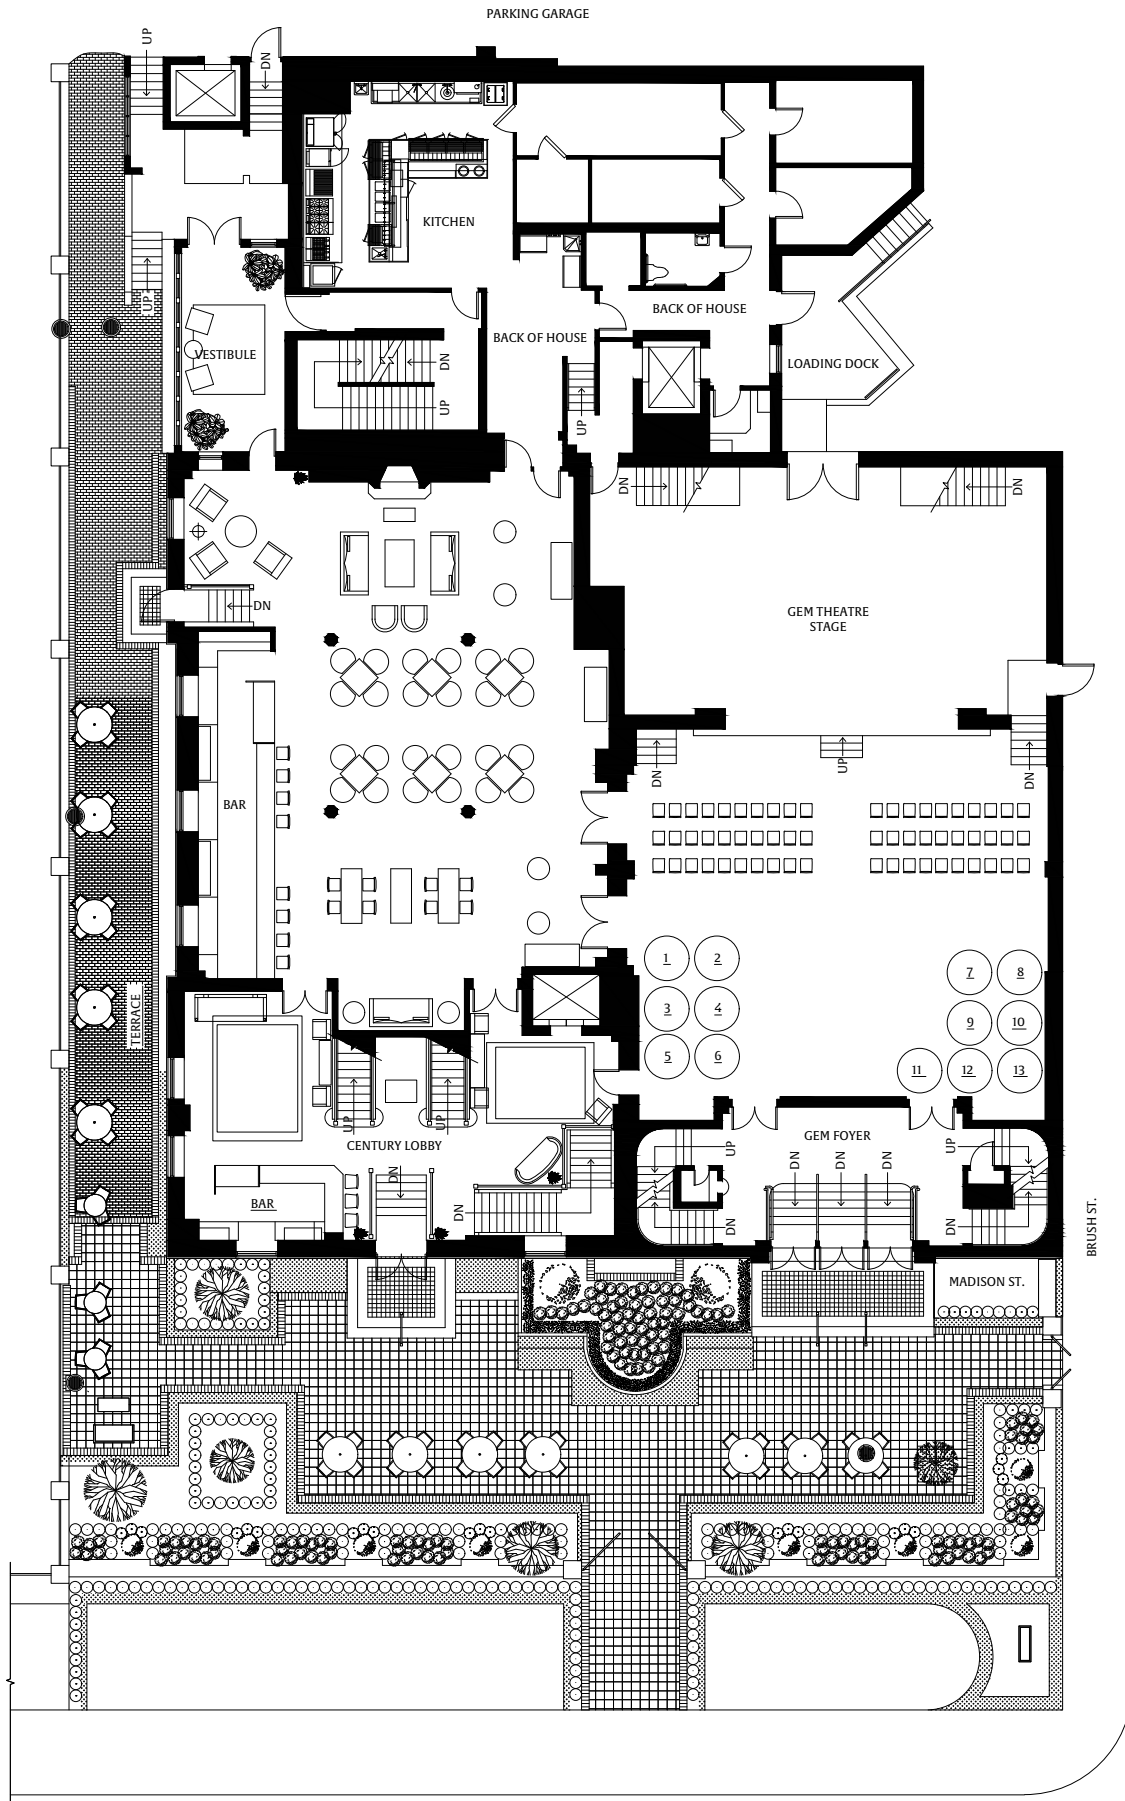

FORBES

HOSPITALITY

FULL FLOOR PLAN PACKET

GEM THEATRE WEDDING FLOOR PLANS

GEM THEATRE — GEM THEATRE DINING

FORBES WEDDINGS

GEM THEATRE — CENTURY DINING ROOM

FORBES WEDDINGS

BRUSH ST.

MADISON ST.

GEM THEATRE — GEM THEATRE CEREMONY SET

FORBES WEDDINGS

GEM THEATRE — CENTURY THEATRE CEREMONY SET

FORBES WEDDINGS

COLONY CLUB
WEDDING
FLOOR PLANS

COLONY CLUB — MONTCALM & PARK AVENUE ROOMS

FORBES WEDDINGS

COLONY CLUB — GRAND BALLROOM | Center Set Sweetheart Table

FORBES WEDDINGS

COLONY CLUB — GRAND BALLROOM | Center Set Traditional Head Table

FORBES WEDDINGS

COLONY CLUB — GRAND BALLROOM | Center Set Captain's Table