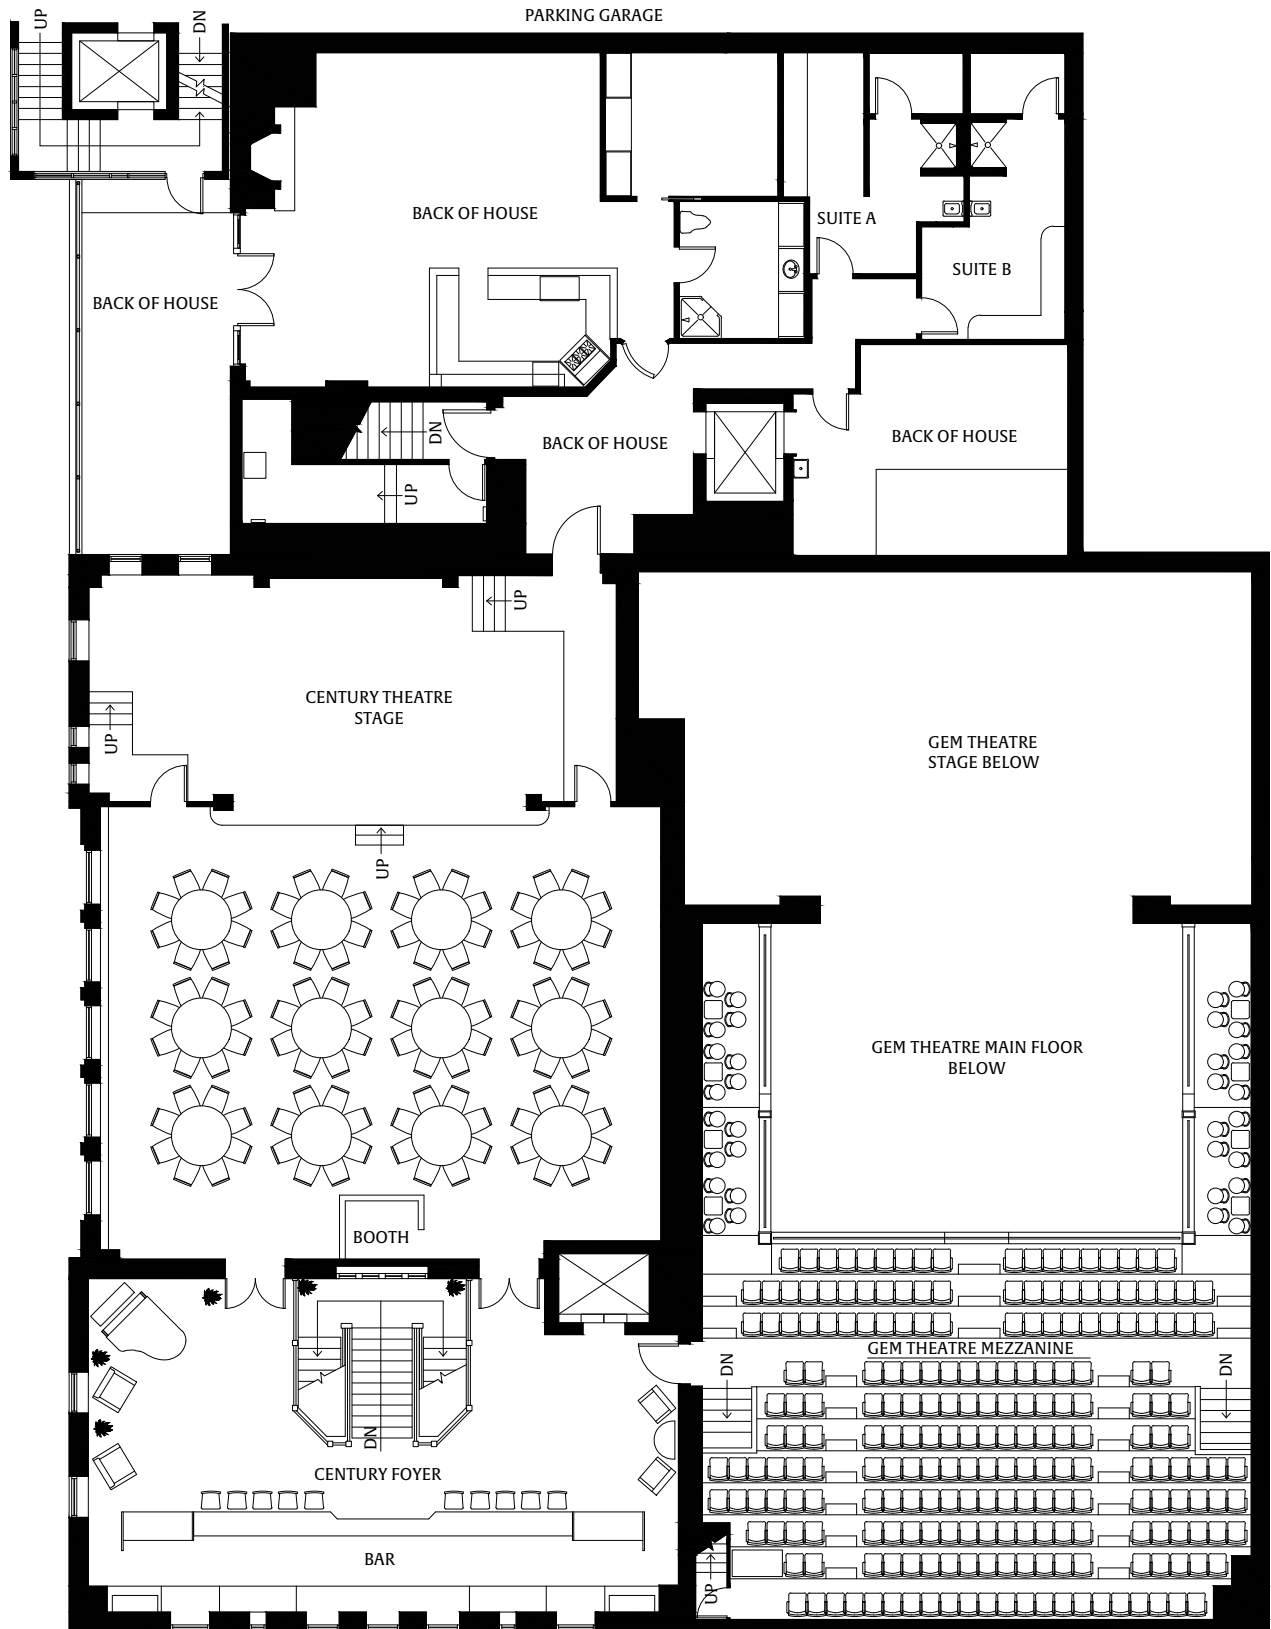

GEM THEATRE — CENTURY THEATRE DINING

FORBES EVENTS