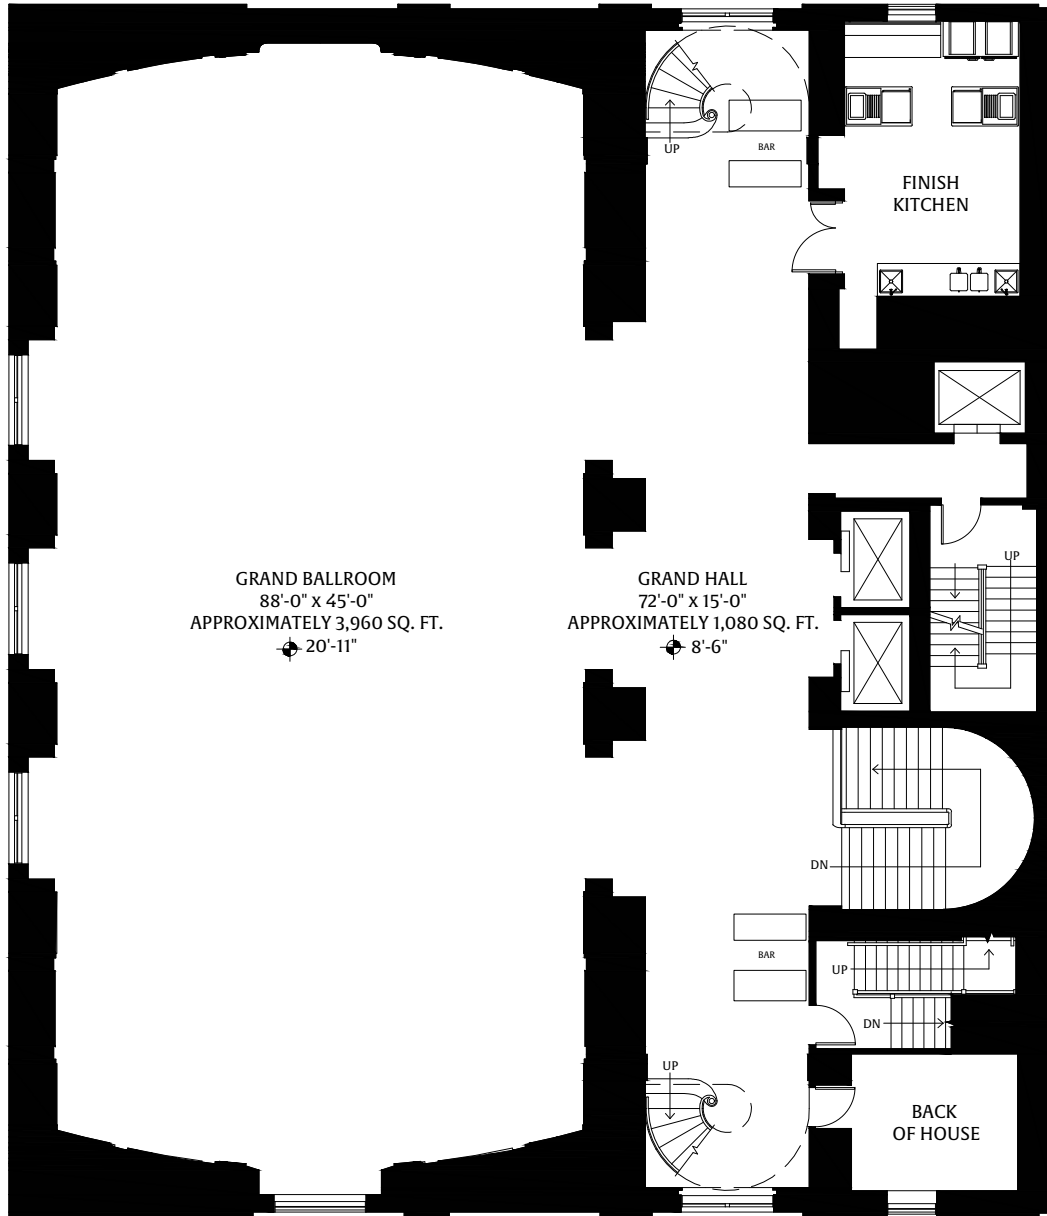

FORBES EVENTS

GEM THEATRE — CENTURY THEATRE DINING

FORBES EVENTS

GEM THEATRE — CENTURY THEATRE | Cabaret Set

FORBES EVENTS

COLONY CLUB
PRIVATE EVENTS
FLOOR PLANS

COLONY CLUB — MONTCALM & PARK AVENUE ROOMS

FORBES EVENTS

COLONY CLUB — GRAND BALLROOM

FORBES EVENTS

COLONY CLUB — GRAND BALLROOM MEZZANINE

FORBES EVENTS

COLONY CLUB — GRAND BALLROOM DINING

FORBES EVENTS

COLONY CLUB — GRAND BALLROOM MEZZ. DINING

FORBES EVENTS

COLONY CLUB — GRAND BALLROOM | Theatre Set

FORBES EVENTS

COLONY CLUB — GRAND BALLROOM | Classroom Set

FORBES EVENTS

COLONY CLUB — PETITE BALLROOM

FORBES EVENTS

COLONY CLUB — PETITE BALLROOM DINING

FORBES EVENTS