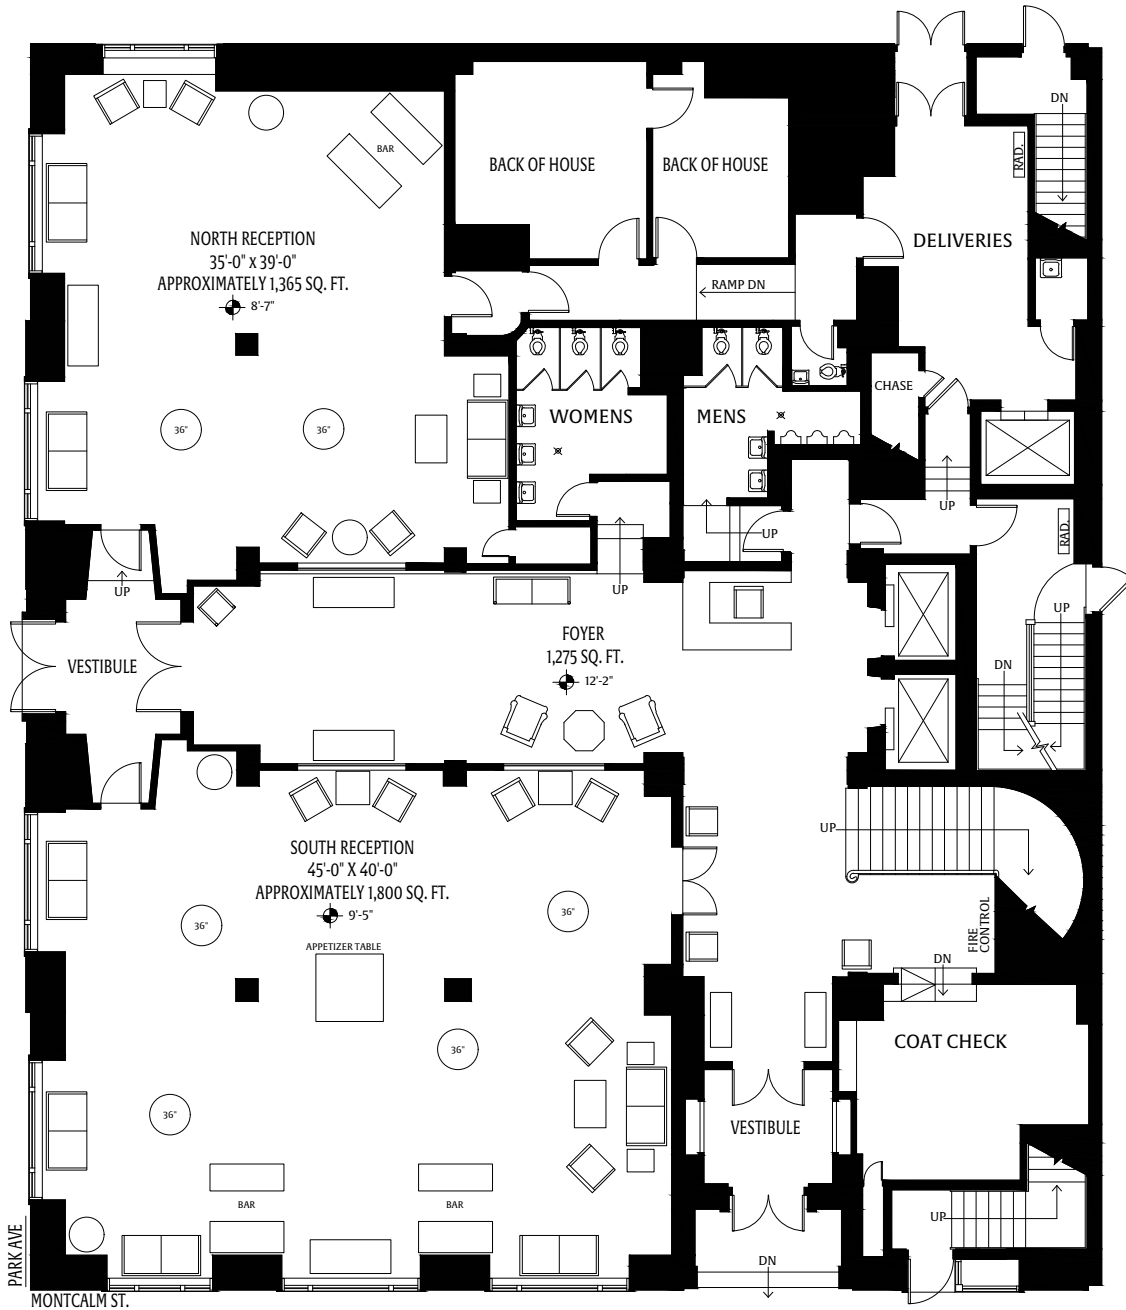

FORBES

HOSPITALITY

FULL FLOOR PLAN PACKET

GEM THEATRE WEDDING FLOOR PLANS

GEM THEATRE — GEM THEATRE DINING

FORBES WEDDINGS

GEM THEATRE — CENTURY DINING ROOM

FORBES WEDDINGS

BRUSH ST.

MADISON ST.

GEM THEATRE — GEM THEATRE CEREMONY SET

FORBES WEDDINGS

GEM THEATRE — CENTURY THEATRE CEREMONY SET

FORBES WEDDINGS

COLONY CLUB
WEDDING
FLOOR PLANS

COLONY CLUB — MONTCALM & PARK AVENUE ROOMS

FORBES WEDDINGS

COLONY CLUB — GRAND BALLROOM | Center Set Sweetheart Table

FORBES WEDDINGS

COLONY CLUB — GRAND BALLROOM | Center Set Traditional Head Table

FORBES WEDDINGS

COLONY CLUB — GRAND BALLROOM | Center Set Captain's Table

FORBES WEDDINGS

COLONY CLUB — GRAND BALLROOM | Center Set Ceremony

FORBES WEDDINGS

COLONY CLUB — GRAND BALLROOM | North Set Ceremony

FORBES WEDDINGS

COLONY CLUB — PETITE BALLROOM | Wedding Reception

FORBES WEDDINGS