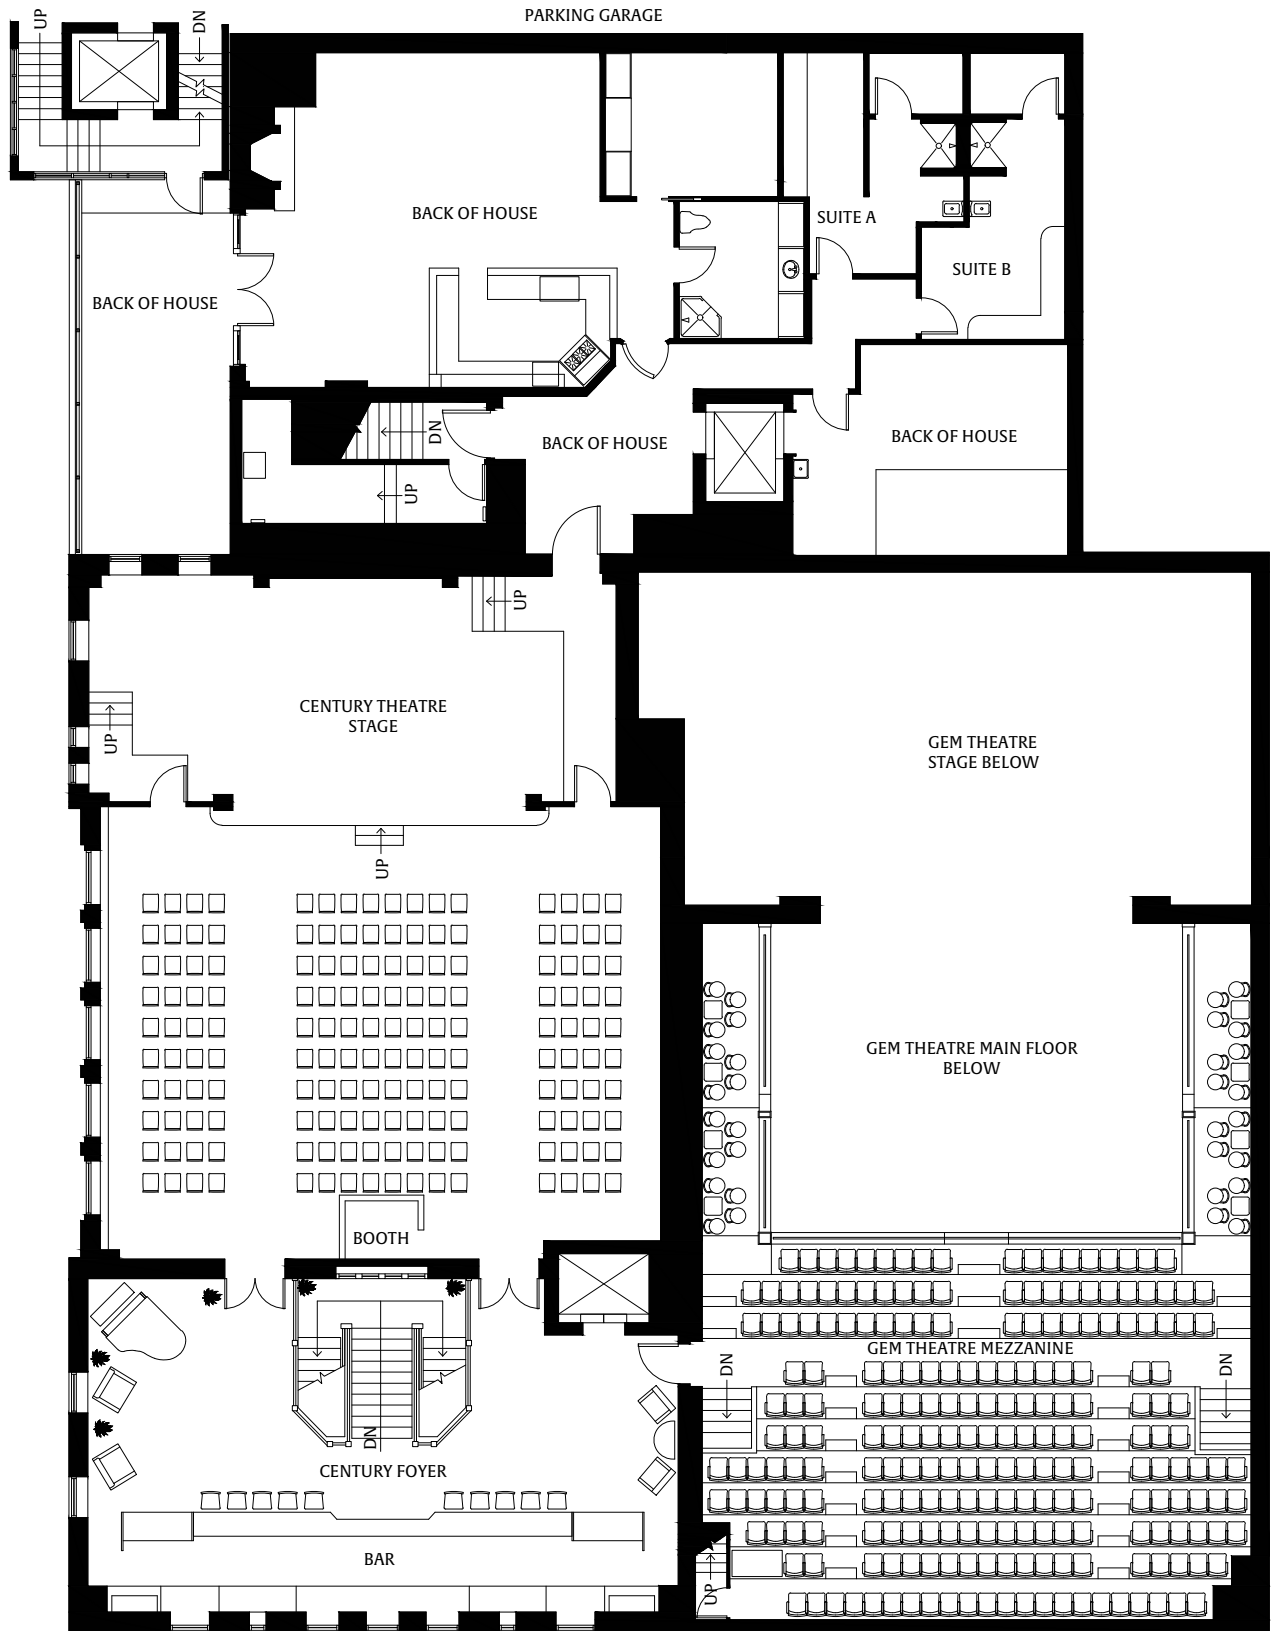

FORBES WEDDINGS

COLONY CLUB — GRAND BALLROOM | Center Set Sweetheart Table

FORBES WEDDINGS

COLONY CLUB — GRAND BALLROOM | Center Set Traditional Head Table

FORBES WEDDINGS

COLONY CLUB — GRAND BALLROOM | Center Set Captain's Table

FORBES EVENTS

GEM THEATRE — CENTURY THEATRE DINING

FORBES EVENTS

GEM THEATRE — CENTURY THEATRE | Cabaret Set

FORBES EVENTS

COLONY CLUB
PRIVATE EVENTS
FLOOR PLANS

COLONY CLUB — MONTCALM & PARK AVENUE ROOMS

FORBES EVENTS

COLONY CLUB — GRAND BALLROOM

FORBES EVENTS

COLONY CLUB — GRAND BALLROOM MEZZANINE

FORBES EVENTS

COLONY CLUB — GRAND BALLROOM DINING

FORBES EVENTS

COLONY CLUB — GRAND BALLROOM MEZZ. DINING

FORBES EVENTS

COLONY CLUB — GRAND BALLROOM | Theatre Set

FORBES EVENTS

COLONY CLUB — GRAND BALLROOM | Classroom Set

FORBES EVENTS

COLONY CLUB — PETITE BALLROOM

FORBES EVENTS

COLONY CLUB — PETITE BALLROOM DINING

FORBES EVENTS