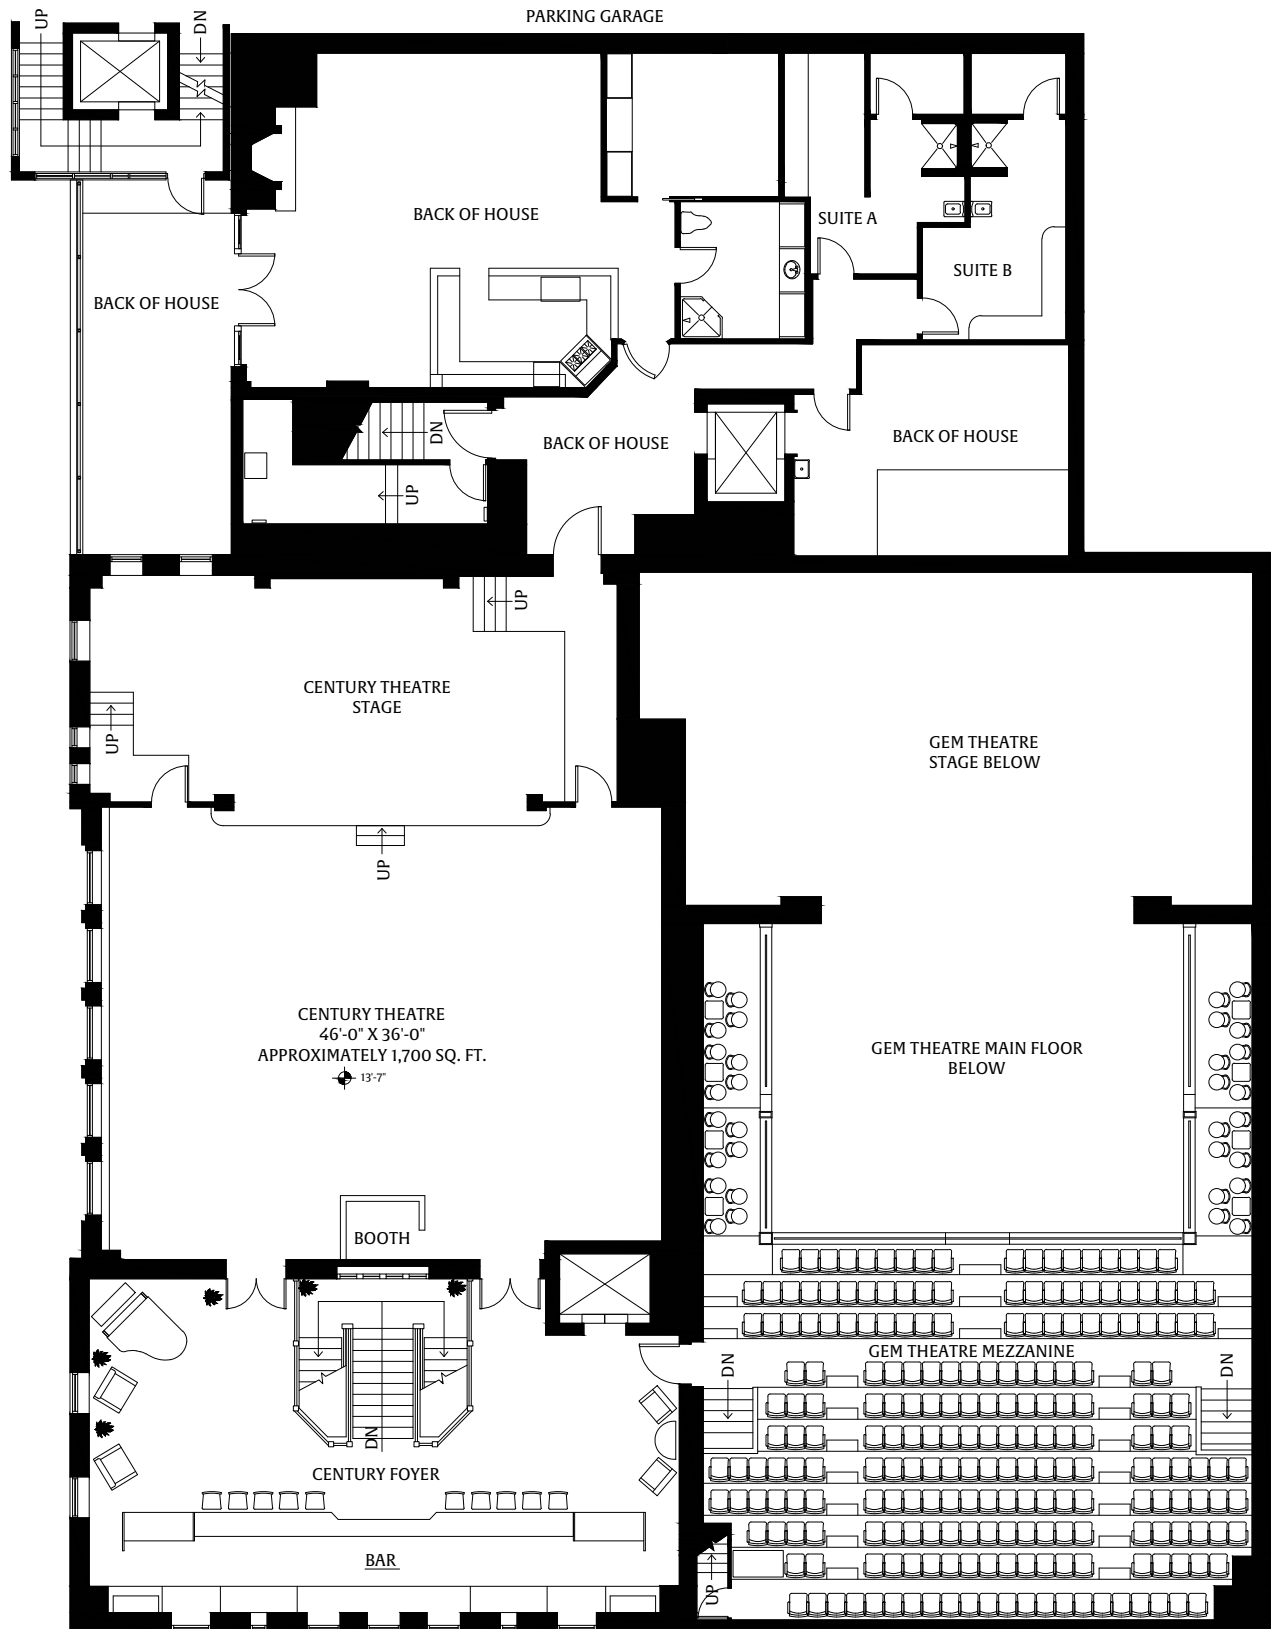

FORBES

HOSPITALITY

FULL FLOOR PLAN PACKET

GEM THEATRE WEDDING FLOOR PLANS

GEM THEATRE — GEM THEATRE DINING

FORBES WEDDINGS

GEM THEATRE — CENTURY DINING ROOM

FORBES WEDDINGS

FORBES WEDDINGS

COLONY CLUB — GRAND BALLROOM | Center Set Sweetheart Table

FORBES WEDDINGS

COLONY CLUB — GRAND BALLROOM | Center Set Traditional Head Table

FORBES WEDDINGS

COLONY CLUB — GRAND BALLROOM | Center Set Captain's Table

FORBES WEDDINGS

COLONY CLUB — GRAND BALLROOM | Center Set Ceremony

FORBES WEDDINGS

COLONY CLUB — GRAND BALLROOM | North Set Ceremony

FORBES WEDDINGS

COLONY CLUB — PETITE BALLROOM | Wedding Reception

FORBES WEDDINGS

GEM THEATRE
PRIVATE EVENTS
FLOOR PLANS

GEM THEATRE — GEM THEATRE & CENTURY CLUB

FORBES EVENTS

GEM THEATRE — CENTURY THEATRE & GEM THEATRE MEZZANINE

FORBES EVENTS

GEM THEATRE — CENTURY DINING ROOM

FORBES EVENTS