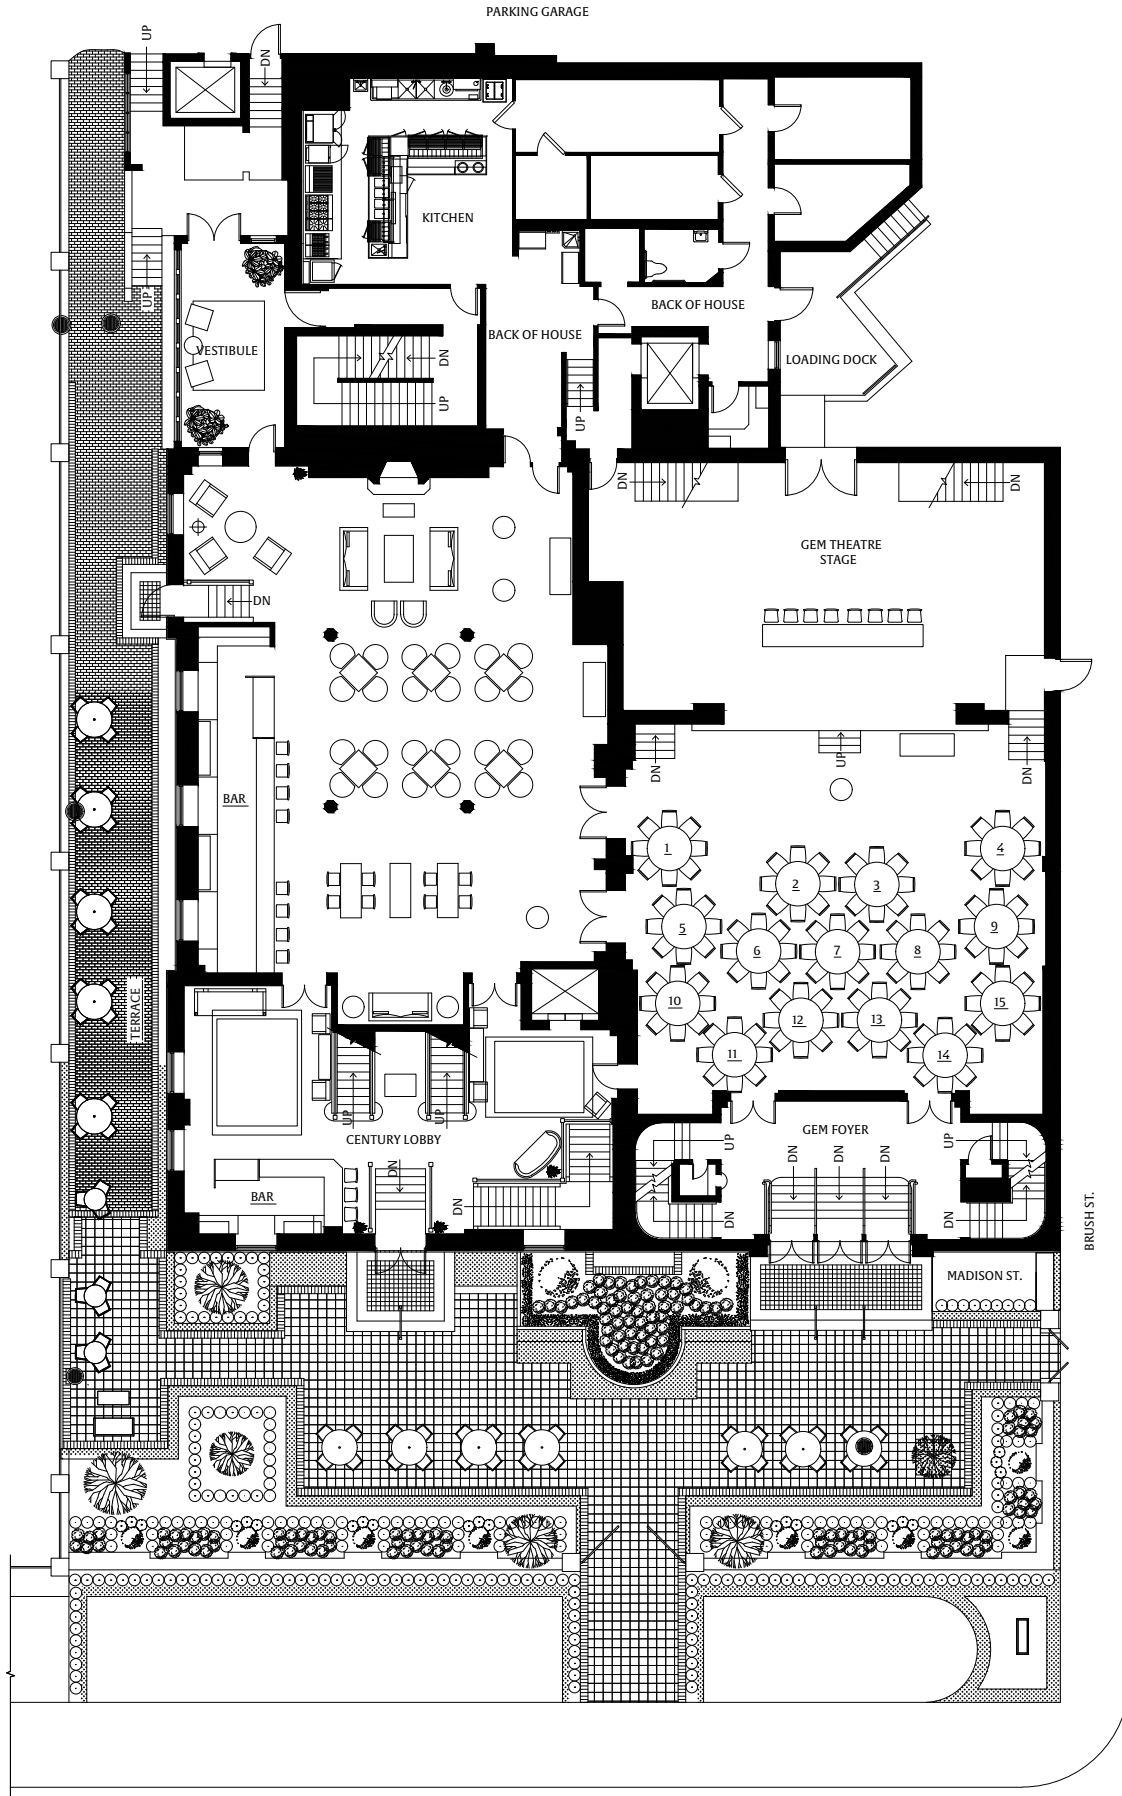

FORBES

HOSPITALITY

FULL FLOOR PLAN PACKET

GEM THEATRE WEDDING FLOOR PLANS

GEM THEATRE — GEM THEATRE DINING

FORBES WEDDINGS

GEM THEATRE — CENTURY DINING ROOM

FORBES WEDDINGS

BRUSH ST.

MADISON ST.

GEM THEATRE — GEM THEATRE CEREMONY SET

FORBES WEDDINGS

GEM THEATRE — CENTURY THEATRE CEREMONY SET

FORBES WEDDINGS

COLONY CLUB
WEDDING
FLOOR PLANS

COLONY CLUB — MONTCALM & PARK AVENUE ROOMS

FORBES WEDDINGS

COLONY CLUB — GRAND BALLROOM | Center Set Sweetheart Table

FORBES WEDDINGS

COLONY CLUB — GRAND BALLROOM | Center Set Traditional Head Table

FORBES WEDDINGS

COLONY CLUB — GRAND BALLROOM | Center Set Captain's Table