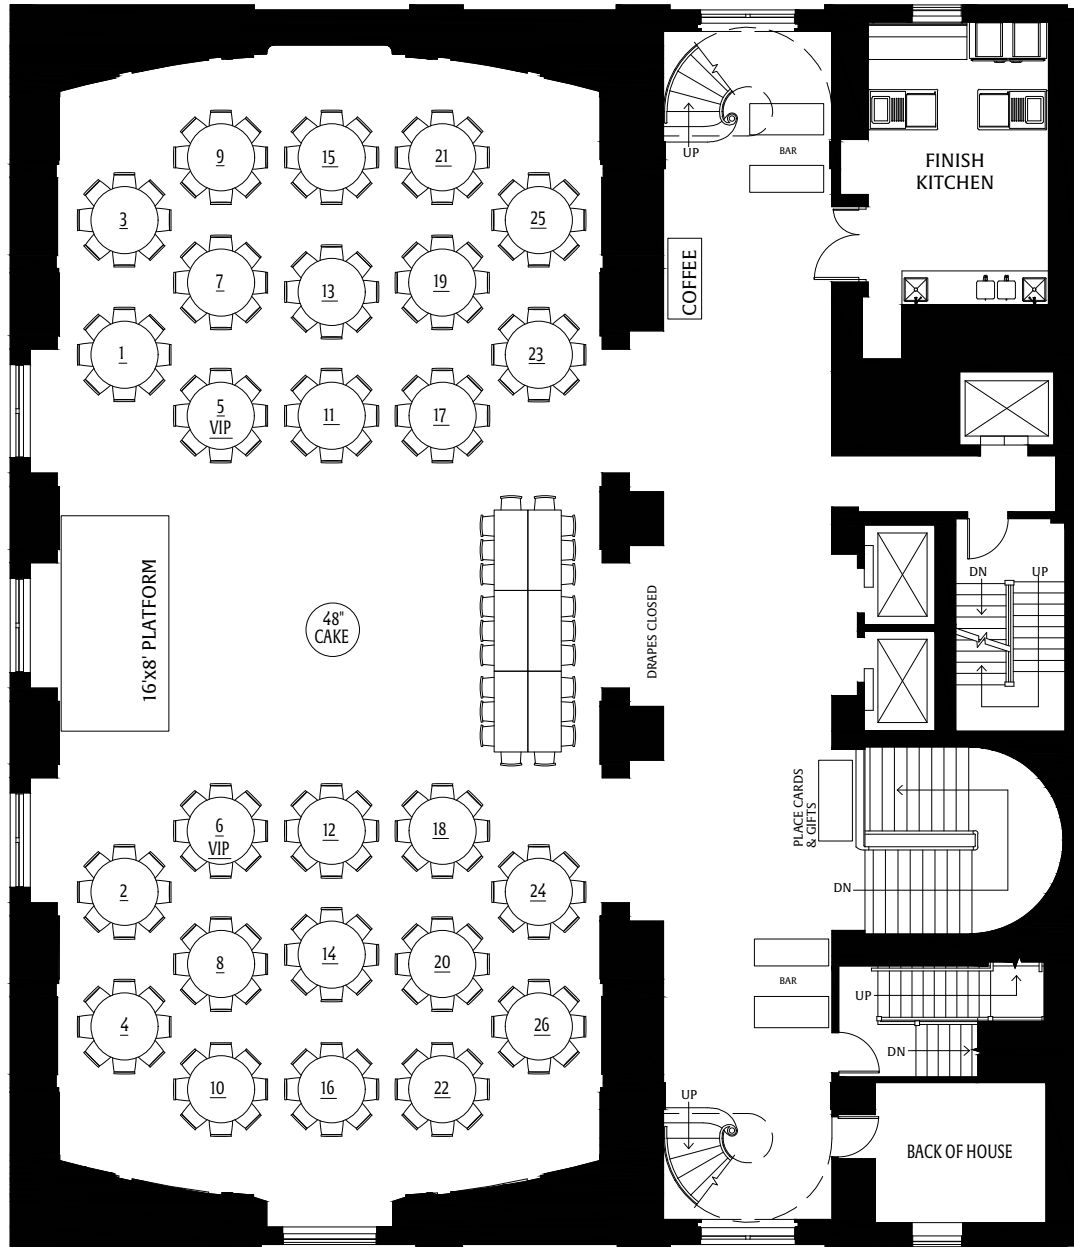

FORBES

HOSPITALITY

FULL FLOOR PLAN PACKET

GEM THEATRE WEDDING FLOOR PLANS

GEM THEATRE — GEM THEATRE DINING

FORBES WEDDINGS

GEM THEATRE — CENTURY DINING ROOM

FORBES WEDDINGS

FORBES WEDDINGS

COLONY CLUB — GRAND BALLROOM | Center Set Sweetheart Table

FORBES WEDDINGS

COLONY CLUB — GRAND BALLROOM | Center Set Traditional Head Table

FORBES WEDDINGS

COLONY CLUB — GRAND BALLROOM | Center Set Captain's Table

FORBES WEDDINGS

COLONY CLUB — GRAND BALLROOM | Center Set Ceremony

FORBES WEDDINGS

COLONY CLUB — GRAND BALLROOM | North Set Ceremony

FORBES WEDDINGS

COLONY CLUB — PETITE BALLROOM | Wedding Reception

FORBES WEDDINGS